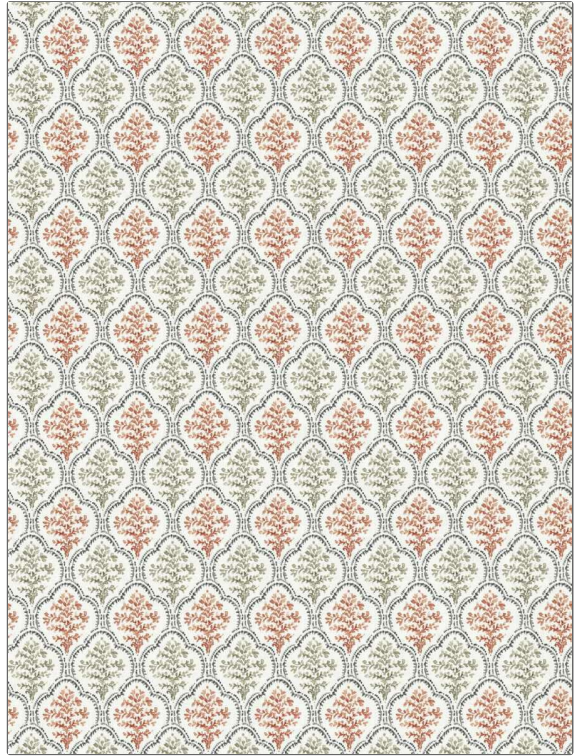

Fabric Product Details

PATTERN 05415
COLOR 01

BRAND

Trend

USES

**Bedding, Drapery,
Multipurpose**

COLORS

Coral / Peach

SCALE

Small

APPLICATION

Fabric

CATEGORIES

Prints

DESIGN TYPES

**Leaves, Print Pattern,
Bargello**

RAILROADED

Not Railroaded

WIDTH

54.00 in (137.16 cm)

VERTICAL REPEAT

4.50 in (11.43 cm)

HORIZONTAL REPEAT

3.38 in (8.59 cm)