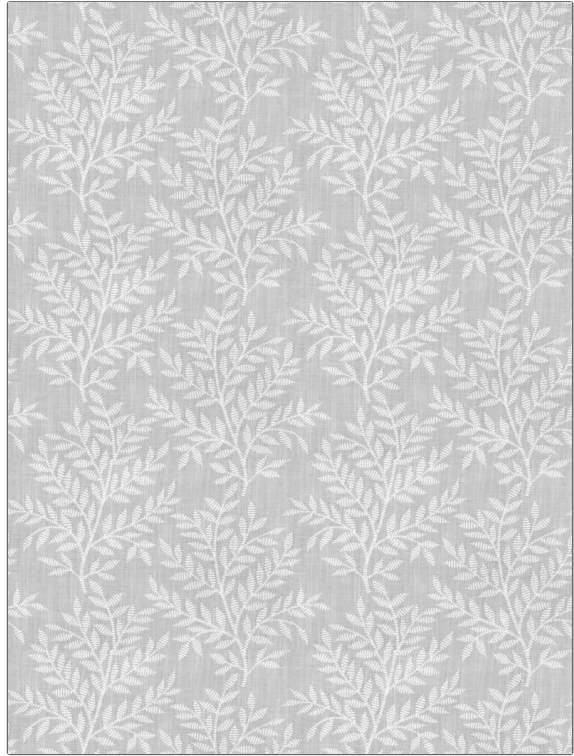

# Fabric Product Details

**PATTERN** 05520  
**COLOR** Grey

**BRAND**

**Trend**

**APPLICATION**

**Fabric**

**USES**

**Bedding, Drapery**

**CATEGORIES**

**Crewels / Embroideries**

**BOOK**

**Window By Color Vol. II (3 Books) Silver / Haze**

**COLORS**

**Grey**

**DESIGN TYPES**

**Embroidery, Floral, Leaves**

**SCALE**

**Medium**

**DIRECTION SHOWN**

**Up the Bolt**

**WIDTH**

**56.00 in (142.24 cm)**

**VERTICAL REPEAT**

**9.00 in (22.86 cm)**

**HORIZONTAL REPEAT**

**13.58 in (34.49 cm)**

**CONTENT**

**Embroidery: 100% Polyester, Base: 100% Polyester**

**BACKING**

**PRODUCT NUMBER**

**1943001**

**DATE BOOKED**