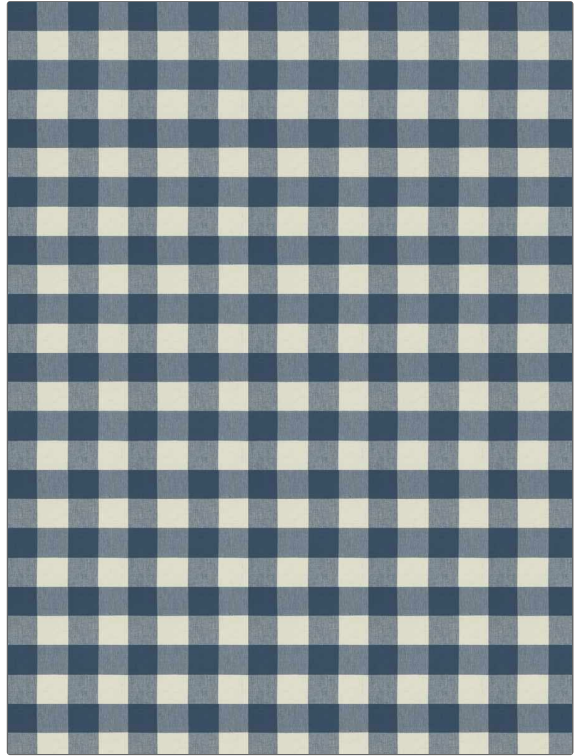

# Fabric Product Details

**PATTERN** 05595  
**COLOR** 02

**BRAND**

**Trend**

**USES**

**Drapery, Multipurpose,  
Upholstery**

**COLORS**

**Blue, Off White / Ivory**

**SCALE**

**Large**

**APPLICATION**

**Fabric**

**CATEGORIES**

**Wovens**

**DESIGN TYPES**

**Check / Plaid**

**DIRECTION SHOWN**

**Up the Bolt**

**WIDTH**

**54.00 in (137.16 cm)**

**VERTICAL REPEAT**

**5.60 in (14.22 cm)**

**HORIZONTAL REPEAT**

**5.75 in (14.60 cm)**