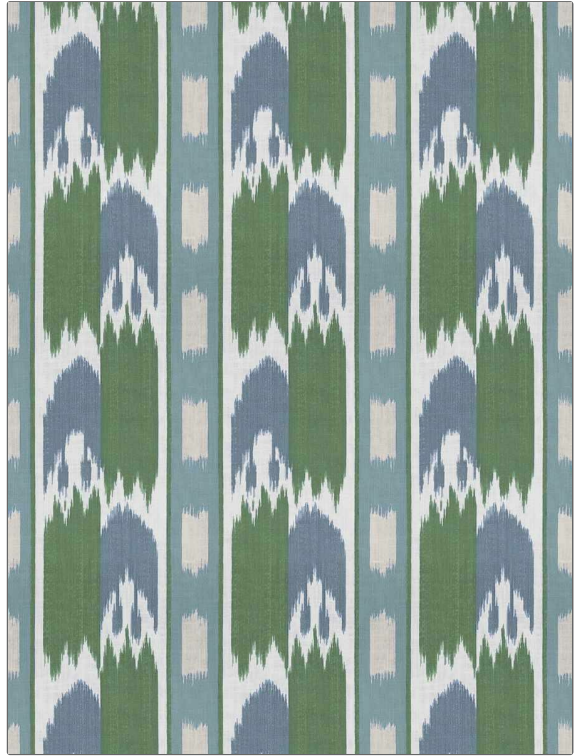

Fabric Product Details

PATTERN 05616
COLOR 01

BRAND

Trend

USES

**Drapery, Multipurpose,
Upholstery**

COLORS

**Green, Aqua / Teal, Light
Green**

SCALE

Large

APPLICATION

Fabric

CATEGORIES

Prints

DESIGN TYPES

**Flamestitch, Global /
Ethnic, Print Pattern,
Stripes**

DIRECTION SHOWN

Up the Bolt

WIDTH

54.00 in (137.16 cm)

VERTICAL REPEAT

15.50 in (39.37 cm)

HORIZONTAL REPEAT

9.00 in (22.86 cm)