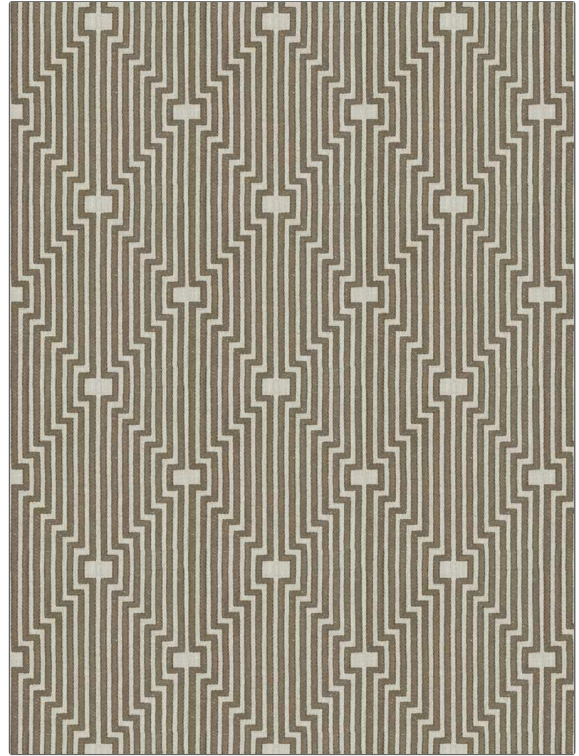

## Fabric Product Details

**PATTERN** 04969  
**COLOR** 03

**BRAND**

**Trend**

**USES**

**Bedding, Drapery**

**COLORS**

**Brown**

**SCALE**

**Medium**

**APPLICATION**

**Fabric**

**CATEGORIES**

**Crewels / Embroideries**

**DESIGN TYPES**

**Embroidery, Geometric,  
Lattice / Fretwork,  
Contemporary / Modern**

**RAILROADED**

**Not Railroaded**

**WIDTH**

**51.00 in (129.54 cm)**

**VERTICAL REPEAT**

**8.50 in (21.59 cm)**

**HORIZONTAL REPEAT**

**8.50 in (21.59 cm)**