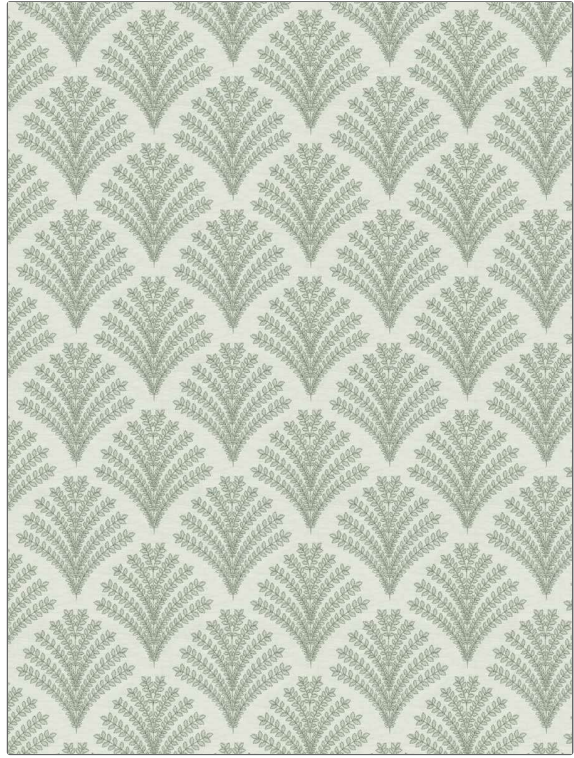

Fabric Product Details

PATTERN	04971
COLOR	Aqua
BRAND	APPLICATION
Trend	Fabric
USES	CATEGORIES
Bedding, Drapery	Crewels / Embroideries
BOOK	COLORS
Vern Yip Vol. III Sapphire / Sea	Aqua / Teal
DESIGN TYPES	SCALE
Embroidery, Leaves	Medium
RAILROADED	
Not Railroaded	

WIDTH	VERTICAL REPEAT	HORIZONTAL REPEAT	CONTENT
51.00 in (129.54 cm)	6.50 in (16.51 cm)	7.50 in (19.05 cm)	100% Polyester, Base: 71% Polyester, 29% Cotton
BACKING	PRODUCT NUMBER	DATE BOOKED	COUNTRY
	4398204	10/2021	India
CLEANING CODES			
S			