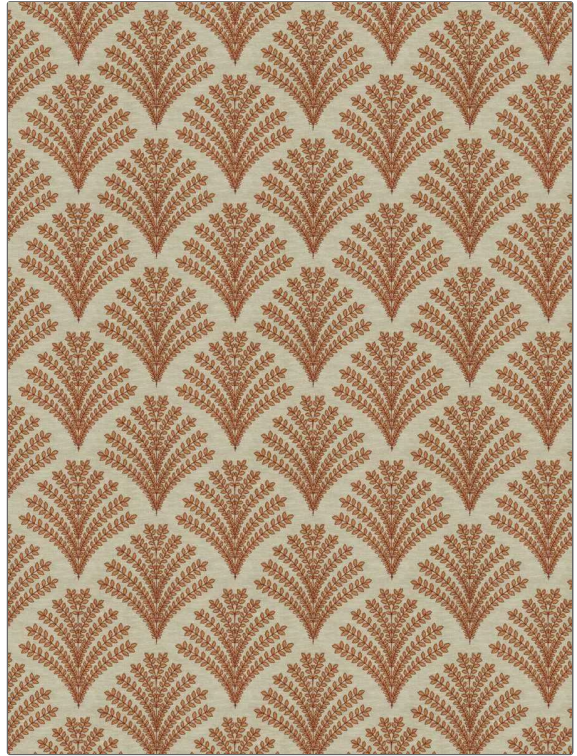

Fabric Product Details

PATTERN 04971
COLOR 02

BRAND

Trend

USES

Bedding, Drapery

COLORS

Orange / Spice

SCALE

Medium

APPLICATION

Fabric

CATEGORIES

Crewels / Embroideries

DESIGN TYPES

Embroidery, Leaves

RAILROADED

Not Railroaded

WIDTH

51.00 in (129.54 cm)

VERTICAL REPEAT

6.50 in (16.51 cm)

HORIZONTAL REPEAT

7.50 in (19.05 cm)

CONTENT

100% Polyester, Base: 71% Polyester, 29% Cotton

BACKING

PRODUCT NUMBER

4398502

COUNTRY

India

CLEANING CODES

S

ADDITIONAL PRODUCT NOTES

Exclusive Pattern, Embroidered Textiles Are Not, Guaranteed For Precise Color, Matching And Colorfastness., Color Placement Of Embroidery, May Vary. All Measurements, Quoted For Repeats Are, Approximate.