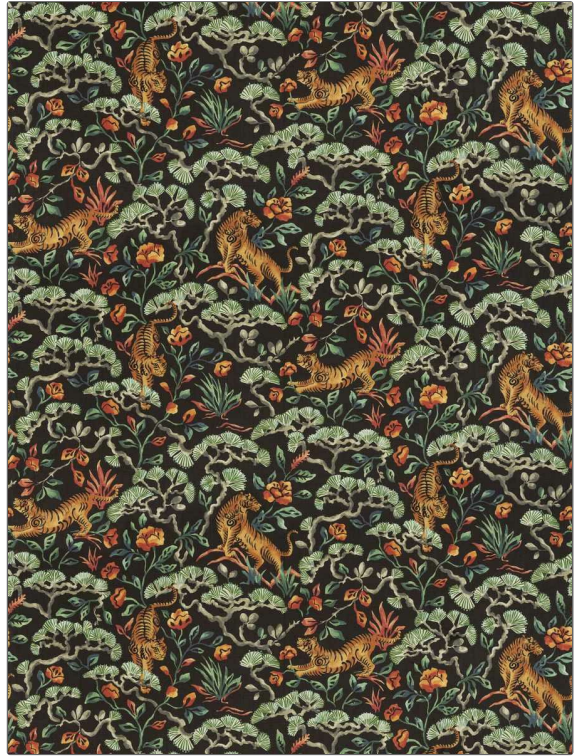

Fabric Product Details

PATTERN 04980
COLOR Night

BRAND

Trend

USES

Bedding, Drapery

BOOK

Vern Yip Vol. III Moonstone / Dune

DESIGN TYPES

Animal, Floral, Asian, Novelty, Print Pattern

RAILOADED

Not Railroaded

APPLICATION

Fabric

CATEGORIES

Prints

COLORS

Black, Multi-Color

SCALE

Large

WIDTH

55.00 in (139.70 cm)

VERTICAL REPEAT

26.00 in (66.04 cm)