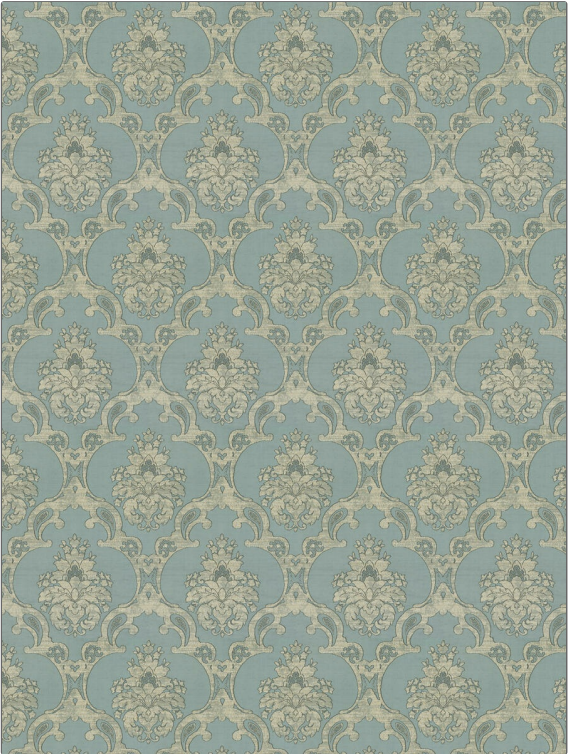

Fabric Product Details

PATTERN 04681
COLOR Jade

BRAND	APPLICATION
Trend	Fabric
USES	CATEGORIES
Bedding, Drapery	Faux Silk
BOOK	COLORS
Window By Color (3 Books) Ocean / Blush	Aqua / Teal
DESIGN TYPES	SCALE
Damask	Large
RAILOADED	
Not Railroaded	

WIDTH	VERTICAL REPEAT	HORIZONTAL REPEAT	CONTENT
56.00 in (142.24 cm)	20.50 in (52.07 cm)	14.12 in (35.86 cm)	100% Polyester
BACKING	PRODUCT NUMBER	DATE BOOKED	COUNTRY
	0449102	02/2020	China
CLEANING CODES			
S			