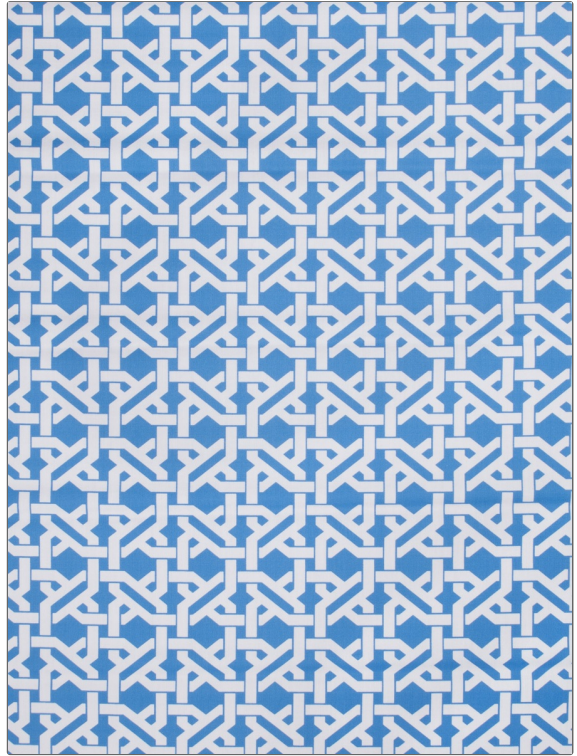

## Fabric Product Details

**PATTERN** 03046  
**COLOR** 04

**BRAND**

**Trend**

**USES**

**Bedding, Drapery,  
Multipurpose, Upholstery**

**COLORS**

**Blue**

**SCALE**

**Medium**

**APPLICATION**

**Fabric**

**CATEGORIES**

**Outdoor, Prints**

**DESIGN TYPES**

**Geometric, Lattice /  
Fretwork**

**RAILROADED**

**Not Railroaded**

**WIDTH**

**54.00 in (137.16 cm)**

**FINISH**

**Water Repellent Finish**

**VERTICAL REPEAT**

**6.80 in (17.27 cm)**

**HORIZONTAL REPEAT**

**6.80 in (17.27 cm)**

**CONTENT**

**100% Spun Polyester**

**BACKING**

**FIRE CODES**

**UFAC Class I, Passes NFPA  
260**

**DOUBLE RUBS**