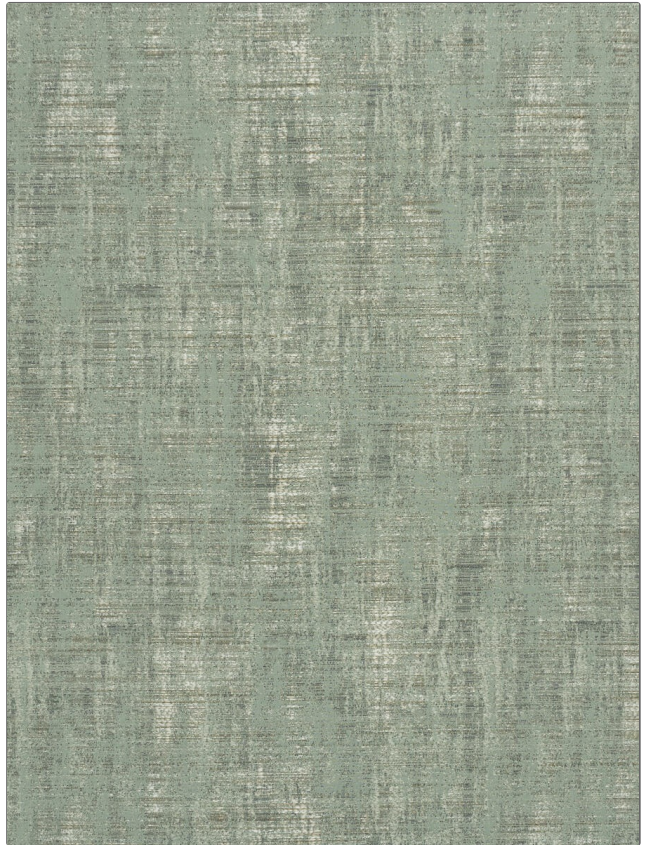

PATTERN **04667**  
 COLOR **Mineral**

<b>BRAND</b>	<b>APPLICATION</b>
<b>Trend</b>	<b>Fabric</b>
<b>USES</b>	<b>CATEGORIES</b>
<b>Bedding, Drapery</b>	<b>NFPA 701 FR, Faux Silk, Environment Plus / Green</b>
<b>BOOK</b>	<b>COLORS</b>
<b>Window By Color (3 Books) Ocean / Blush</b>	<b>Aqua / Teal</b>
<b>DESIGN TYPES</b>	<b>SCALE</b>
<b>Contemporary / Modern, Abstract</b>	<b>Small</b>
<b>RAILROADED</b>	
<b>Not Railroaded</b>	

<b>WIDTH</b>	<b>VERTICAL REPEAT</b>	<b>HORIZONTAL REPEAT</b>	<b>CONTENT</b>
<b>54.00 in (137.16 cm)</b>	<b>0.00 in (0.00 cm)</b>	<b>0.00 in (0.00 cm)</b>	<b>100% Polyester</b>
<b>FIRE CODES</b>	<b>PRODUCT NUMBER</b>	<b>DATE BOOKED</b>	<b>COUNTRY</b>
<b>Passes "NFPA 701" 2010</b>	<b>0452803</b>	<b>07/2019</b>	<b>India</b>
<b>CLEANING CODES</b>			
<b>S</b>			