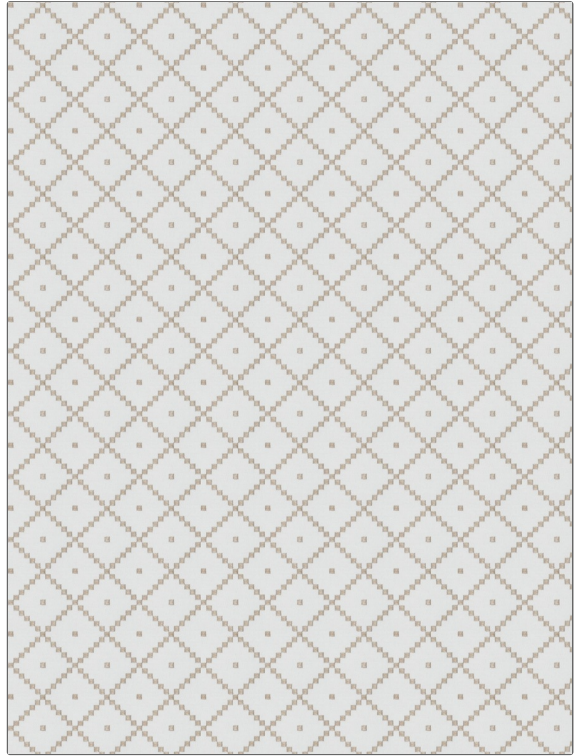

# Fabric Product Details

**PATTERN** 03170  
**COLOR** Linen

**BRAND**

**Trend**

**CATEGORIES**

**Crewels / Embroideries**

**DESIGN TYPES**

**Embroidery, Diamond**

**RAILROADED**

**Not Railroaded**

**APPLICATION**

**Fabric**

**COLORS**

**Linen, White**

**SCALE**

**Medium**

**WIDTH**

**51.00 in (129.54 cm)**

**VERTICAL REPEAT**

**3.00 in (7.62 cm)**

**HORIZONTAL REPEAT**

**3.25 in (8.26 cm)**

**CONTENT**

**100% Polyester,  
Embroidery: 100% Viscose**