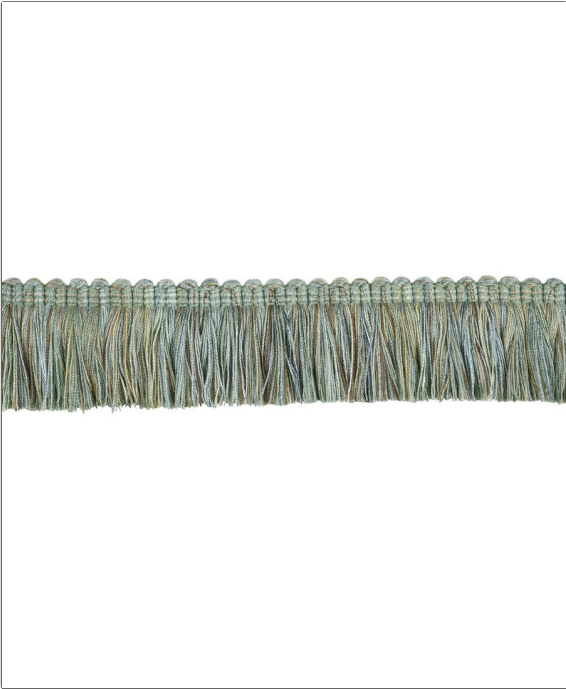

Trimming Product Details

PATTERN **03215**  
COLOR **Fountain**

BRAND **Trend** APPLICATION **Trimming**

USES **Accessories, Furniture** CATEGORIES **Brush / Moss Fringe**

COLORS **Aqua / Teal**

VERTICAL REPEAT	HORIZONTAL REPEAT	CONTENT	PRODUCT NUMBER
0.00 in (0.00 cm)	0.00 in (0.00 cm)	62% Viscose, 36% Rayon, 2% Polyester	4862409
COUNTRY	CLEANING CODES		
China	S		

ADDITIONAL PRODUCT NOTES  
**Brush Fringe, Total Length: 2.00 In**