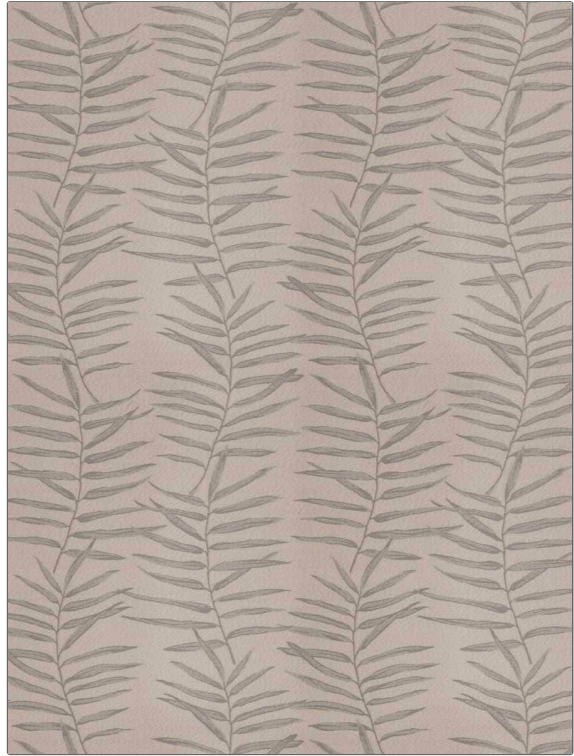

Fabric Product Details

PATTERN 03371
COLOR Grey

BRAND

Trend

APPLICATION

Fabric

USES

**Bedding, Drapery,
Multipurpose**

CATEGORIES

Wovens

BOOK

**Vern Yip Collection Grey /
Charcoal**

COLORS

Grey

DESIGN TYPES

Leaves

SCALE

Medium

RAILROADED

Not Railroaded

WIDTH

54.00 in (137.16 cm)

VERTICAL REPEAT

17.50 in (44.45 cm)

HORIZONTAL REPEAT

14.25 in (36.20 cm)

CONTENT

80% Polyester, 20% Cotton

BACKING

FIRE CODES

UFAC Class I / NFPA 260

DOUBLE RUBS

**Exceeds 20,000 Double
Rubs (Wyzenbeek Method)**

PRODUCT NUMBER

5326502

DATE BOOKED

10/2014

COUNTRY

China

CLEANING CODES

S

ADDITIONAL PRODUCT NOTES

Exclusive Pattern