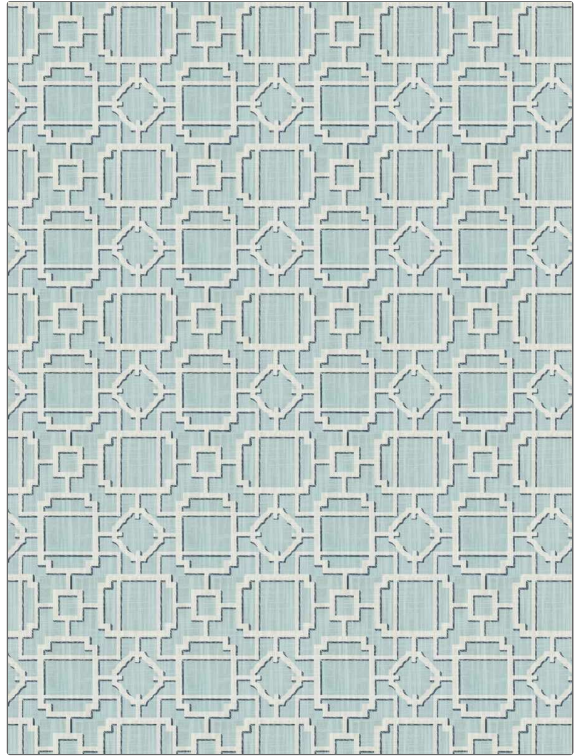

# Fabric Product Details

**PATTERN** 05072  
**COLOR** Spa

<b>BRAND</b>	<b>APPLICATION</b>
<b>Trend</b>	<b>Fabric</b>
<b>USES</b>	<b>CATEGORIES</b>
<b>Bedding, Drapery, Multipurpose, Upholstery</b>	<b>Prints</b>
<b>BOOK</b>	<b>COLORS</b>
<b>Chromatics Aqua / Leaf</b>	<b>Aqua / Teal</b>
<b>DESIGN TYPES</b>	<b>SCALE</b>
<b>Asian, Lattice / Fretwork, Print Pattern</b>	<b>Medium</b>
<b>RAILROADED</b>	
<b>Not Railroaded</b>	

<b>WIDTH</b>	<b>FINISH</b>	<b>VERTICAL REPEAT</b>	<b>HORIZONTAL REPEAT</b>
<b>55.00 in (139.70 cm)</b>	<b>Soil &amp; Stain Repellent Finish</b>	<b>6.62 in (16.81 cm)</b>	<b>6.87 in (17.45 cm)</b>
<b>CONTENT</b>	<b>BACKING</b>	<b>FIRE CODES</b>	<b>DOUBLE RUBS</b>
<b>100% Cotton</b>		<b>UFAC Class I / NFPA 260</b>	<b>Exceeds 27,000 Double Rubs (Wyzenbeek Method)</b>
<b>PRODUCT NUMBER</b>	<b>DATE BOOKED</b>	<b>COUNTRY</b>	<b>CLEANING CODES</b>
<b>6076201</b>	<b>02/2022</b>	<b>China</b>	<b>S</b>