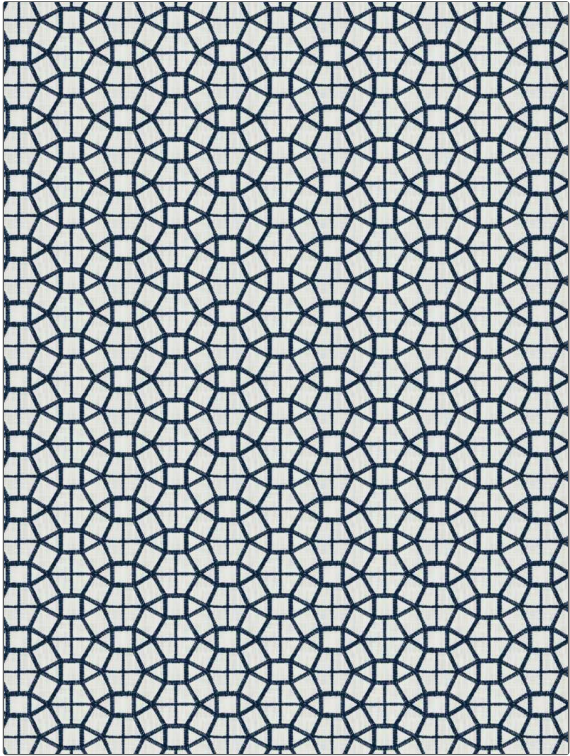

# Fabric Product Details

**PATTERN** 05099  
**COLOR** 01

<b>BRAND</b>	<b>APPLICATION</b>
Trend	Fabric
<b>USES</b>	<b>CATEGORIES</b>
Bedding, Drapery	Crewels / Embroideries
<b>COLORS</b>	<b>DESIGN TYPES</b>
Navy	Embroidery, Lattice / Fretwork, Contemporary / Modern
<b>SCALE</b>	<b>RAILROADED</b>
Medium	Not Railroaded

<b>WIDTH</b>	<b>VERTICAL REPEAT</b>	<b>HORIZONTAL REPEAT</b>	<b>CONTENT</b>
50.00 in (127.00 cm)	3.12 in (7.92 cm)	5.00 in (12.70 cm)	Embroidery: 100% Polyester, Base: 100% Cotton
<b>BACKING</b>	<b>PRODUCT NUMBER</b>	<b>COUNTRY</b>	<b>CLEANING CODES</b>
	6084401	Egypt	S