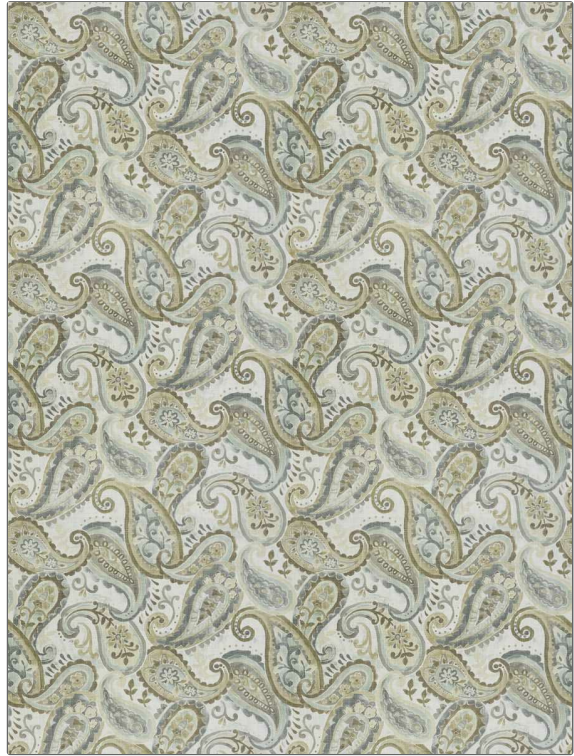

Fabric Product Details

PATTERN 05042
COLOR River Rock

BRAND	APPLICATION
Trend	Fabric
USES	CATEGORIES
Bedding, Drapery, Multipurpose, Upholstery	Prints
COLORS	DESIGN TYPES
Taupe / Tan, Aqua / Teal	Paisley, Print Pattern
SCALE	RAILROADED
Large	Not Railroaded

WIDTH	VERTICAL REPEAT	HORIZONTAL REPEAT	CONTENT
53.00 in (134.62 cm)	24.25 in (61.60 cm)	26.75 in (67.94 cm)	100% Cotton
BACKING	FIRE CODES	DOUBLE RUBS	PRODUCT NUMBER
	UFAC Class I / NFPA 260	Exceeds 50,000 Double Rubs (Wyzenbeek Method)	6200901
COUNTRY	CLEANING CODES		
Pakistan	S		