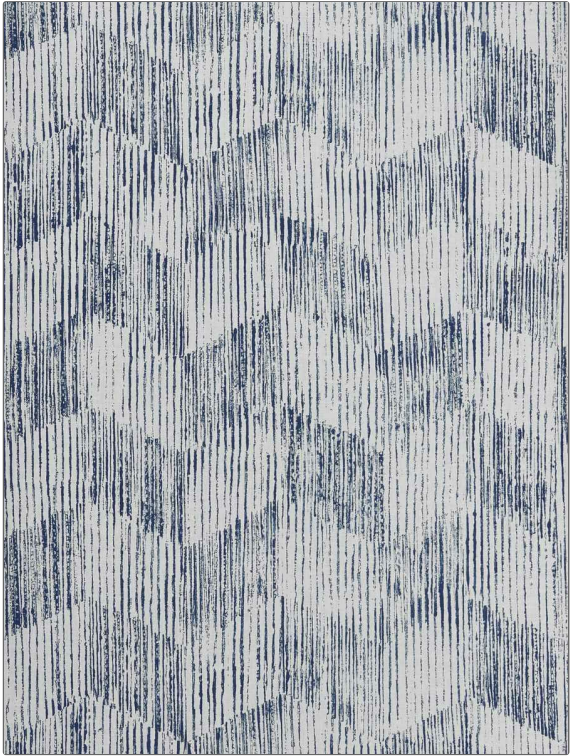

# Wallcovering Product Details

**PATTERN** 30051W  
**COLOR** 504

<b>BRAND</b>	<b>APPLICATION</b>
<b>Trend</b>	<b>Wallcovering</b>
<b>CATEGORIES</b>	<b>COLORS</b>
<b>Non - Woven, Prints</b>	<b>Navy</b>
<b>DESIGN TYPES</b>	<b>SCALE</b>
<b>Print Pattern, Chevron, Contemporary / Modern, Texture Printed</b>	<b>Medium</b>

<b>WIDTH</b>	<b>VERTICAL REPEAT</b>	<b>HORIZONTAL REPEAT</b>	<b>CONTENT</b>
20.50 in (52.07 cm)	20.78 in (52.78 cm)	20.50 in (52.07 cm)	100% Nonwoven
<b>BACKING</b>	<b>FIRE CODES</b>	<b>PRODUCT NUMBER</b>	<b>COUNTRY</b>
Strippable, Pretrimmed	Ce Mark Certified, Passes EN15102	6952804	United Kingdom