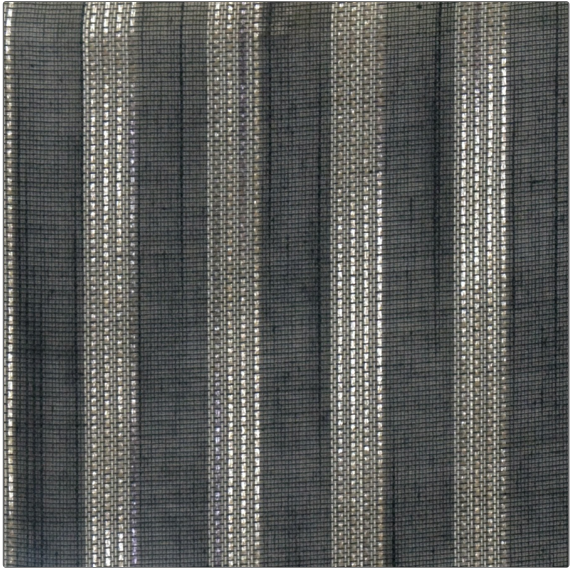

# Fabric Product Details

**PATTERN** 01904  
**COLOR** Oreo

<b>BRAND</b>	<b>APPLICATION</b>
<b>Trend</b>	<b>Fabric</b>
<b>USES</b>	<b>CATEGORIES</b>
<b>Drapery</b>	<b>Sheer</b>
<b>COLORS</b>	<b>DESIGN TYPES</b>
<b>Black</b>	<b>Stripes</b>
<b>SCALE</b>	<b>RAILROADED</b>
<b>Small</b>	<b>Railroaded</b>

<b>WIDTH</b>	<b>VERTICAL REPEAT</b>	<b>HORIZONTAL REPEAT</b>	<b>CONTENT</b>
<b>118.00 in (299.72 cm)</b>	<b>0.00 in (0.00 cm)</b>	<b>1.00 in (2.54 cm)</b>	<b>100% Polyester</b>
<b>BACKING</b>	<b>FIRE CODES</b>	<b>PRODUCT NUMBER</b>	<b>COUNTRY</b>
	<b>Passes "NFPA 701" 2004, Passes MVS 302</b>	<b>7006807</b>	<b>Turkey</b>
<b>CLEANING CODES</b>			
<b>S</b>			

**ADDITIONAL PRODUCT NOTES**

**Weighted Selvedge, Oeko Tex Standard 100, Shown Railroaded, Exclusive Pattern, Eco / Environment Plus**