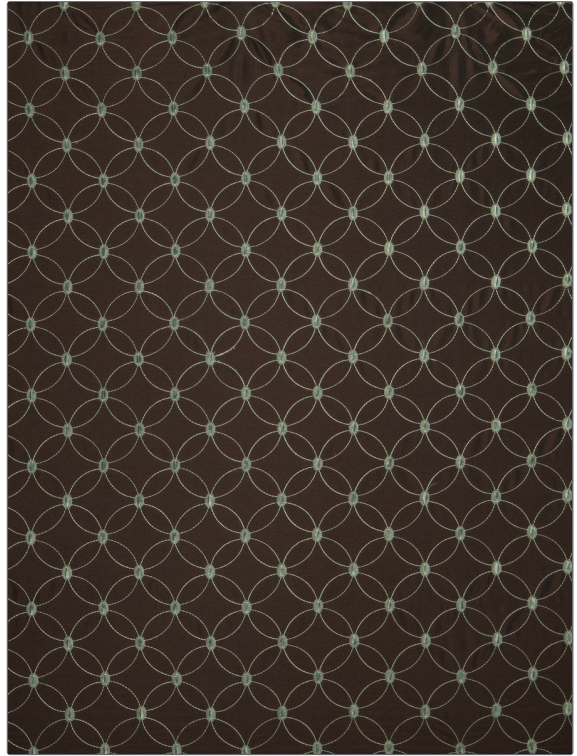

# Fabric Product Details

**PATTERN** 02721  
**COLOR** 01

**BRAND**

**Trend**

**USES**

**Bedding, Drapery**

**COLORS**

**Aqua / Teal**

**SCALE**

**Medium**

**APPLICATION**

**Fabric**

**CATEGORIES**

**Crewels / Embroideries**

**DESIGN TYPES**

**Embroidery, Contemporary / Modern, Diamond, Dots / Circles**

**RAILROADED**

**Not Railroaded**

**WIDTH**

**54.00 in (137.16 cm)**

**VERTICAL REPEAT**

**3.70 in (9.40 cm)**

**HORIZONTAL REPEAT**

**4.00 in (10.16 cm)**