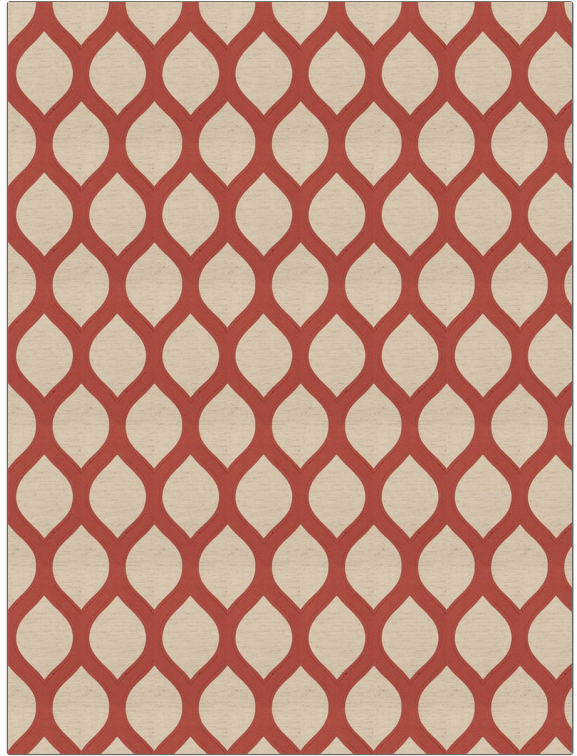

Fabric Product Details

PATTERN 03721
COLOR Poppy

BRAND

Trend

USES

Bedding, Drapery

BOOK

**Jaclyn Smith Home Vol IV
Coral Reef / Pumpkin**

DESIGN TYPES

**Embroidery, Contemporary
/ Modern, Ogee**

RAILROADED

Not Railroaded

APPLICATION

Fabric

CATEGORIES

Crewels / Embroideries

COLORS

Red

SCALE

Medium

WIDTH

52.00 in (132.08 cm)

VERTICAL REPEAT

6.00 in (15.24 cm)

HORIZONTAL REPEAT

3.50 in (8.89 cm)

CONTENT

**Base: 90% Polyester 10%
Linen Embroidery : 100%,
Polyester**

BACKING

PRODUCT NUMBER

7257704

DATE BOOKED