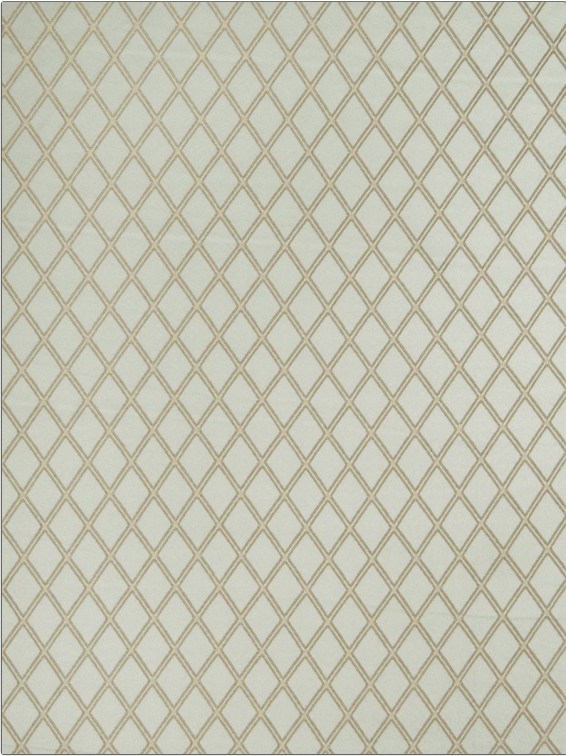

# Fabric Product Details

**PATTERN** 02759  
**COLOR** Mist

<b>BRAND</b>	<b>APPLICATION</b>
Trend	Fabric
<b>USES</b>	<b>CATEGORIES</b>
Bedding, Drapery, Multipurpose	Wovens
<b>COLORS</b>	<b>DESIGN TYPES</b>
Aqua / Teal	Small Scale Woven, Diamond
<b>SCALE</b>	<b>RAILROADED</b>
Small	Not Railroaded

<b>WIDTH</b>	<b>VERTICAL REPEAT</b>	<b>HORIZONTAL REPEAT</b>	<b>CONTENT</b>
58.00 in (147.32 cm)	2.00 in (5.08 cm)	1.70 in (4.32 cm)	100% Polyester
<b>BACKING</b>	<b>DOUBLE RUBS</b>	<b>PRODUCT NUMBER</b>	<b>COUNTRY</b>
	Exceeds 21,000 Double Rubs (Wyzenbeek Method)	7263701	Republic Of China
<b>CLEANING CODES</b>			
S			