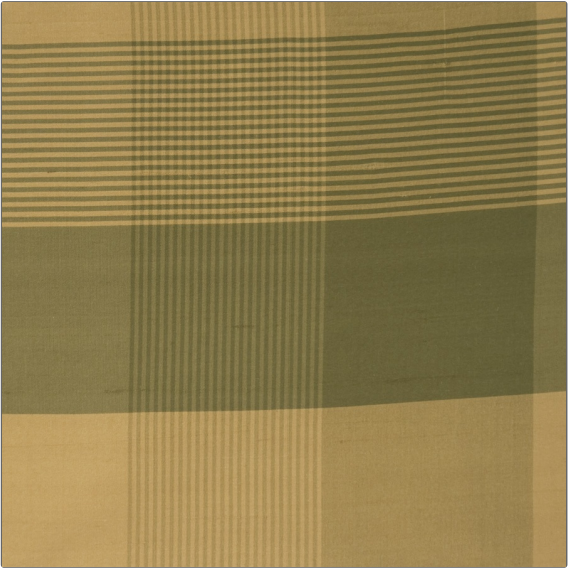

Fabric Product Details

PATTERN 01349
COLOR Olivewood

BRAND	APPLICATION
Trend	Fabric
USES	CATEGORIES
Drapery	Silk
COLORS	DESIGN TYPES
Green	Check / Plaid
SCALE	RAILROADED
Medium	Not Railroaded

WIDTH	VERTICAL REPEAT	HORIZONTAL REPEAT	CONTENT
54.00 in (137.16 cm)	8.60 in (21.84 cm)	8.60 in (21.84 cm)	100% Silk
BACKING	PRODUCT NUMBER	COUNTRY	CLEANING CODES
	0742004	India	S

ADDITIONAL PRODUCT NOTES

Exclusive Pattern, Silks Are Not, Guaranteed Against Fading Or, For Precise Color Matching,, Colorfastness And Durability.