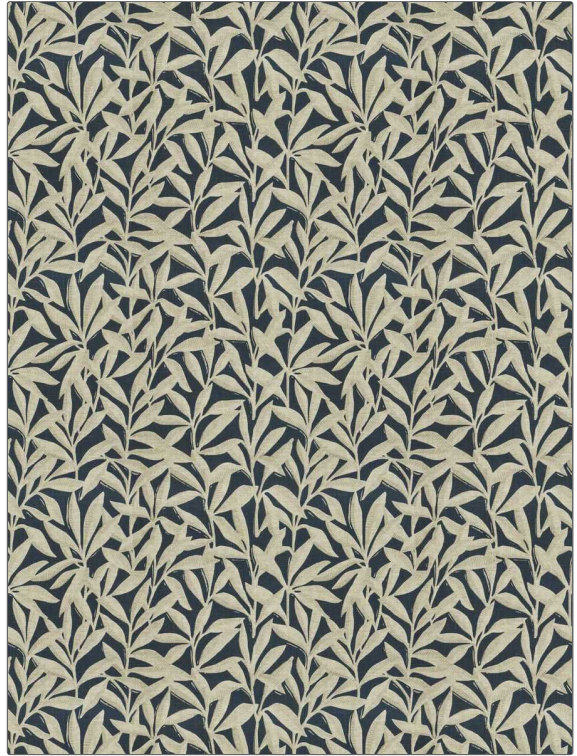

Fabric Product Details

PATTERN 05127
COLOR Indigo

BRAND

Trend

APPLICATION

Fabric

USES

**Bedding, Drapery,
Multipurpose**

CATEGORIES

Prints, Linen

BOOK

Echo Retreat Indigo / Sky

COLORS

Navy

DESIGN TYPES

**Leaves, Print Pattern,
Tropical / Botanical,
Abstract**

SCALE

Large

RAILROADED

Not Railroaded

WIDTH

54.00 in (137.16 cm)

VERTICAL REPEAT

20.88 in (53.04 cm)

HORIZONTAL REPEAT

27.00 in (68.58 cm)

CONTENT

55% Linen, 45% Cotton

BACKING

FIRE CODES

UFAC Class I / NFPA 260

DOUBLE RUBS

**Exceeds 36,000 Double
Rubs (Wyzenbeek Method)**

PRODUCT NUMBER

7424302

DATE BOOKED

11/2022

COUNTRY

China

CLEANING CODES

S

ADDITIONAL PRODUCT NOTES

Ca Tb 117-2013, Exclusive Pattern