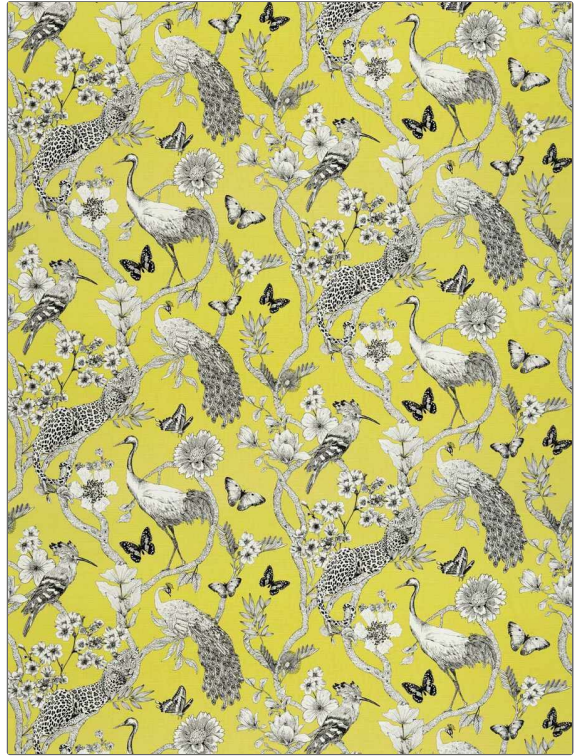

Fabric Product Details

PATTERN 05131
COLOR Citrus

BRAND

Trend

USES

**Bedding, Drapery,
Multipurpose**

BOOK

Echo Retreat Citrus / Coral

DESIGN TYPES

**Animal, Floral, Print
Pattern, Toile, Tropical /
Botanical**

RAILROADED

Not Railroaded

APPLICATION

Fabric

CATEGORIES

Prints

COLORS

Yellow

SCALE

Large

WIDTH

54.00 in (137.16 cm)

VERTICAL REPEAT

27.00 in (68.58 cm)