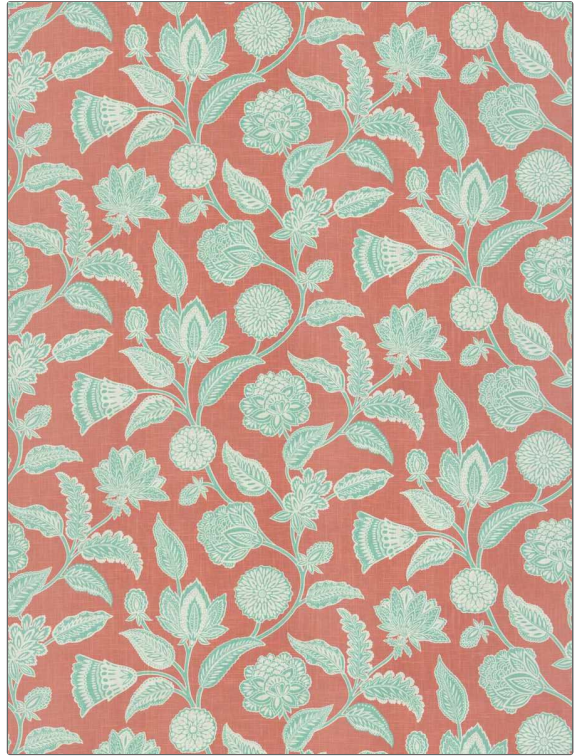

Fabric Product Details

PATTERN 05133
COLOR Coral Aqua

BRAND	APPLICATION
Trend	Fabric
USES	CATEGORIES
Bedding, Drapery, Multipurpose	Prints, Linen
BOOK	COLORS
Echo Retreat Citrus / Coral	Aqua / Teal, Coral / Peach
DESIGN TYPES	SCALE
Floral, Jacobean, Print Pattern, Tropical / Botanical	Large
RAILROADED	
Not Railroaded	

WIDTH	VERTICAL REPEAT	HORIZONTAL REPEAT	CONTENT
54.00 in (137.16 cm)	27.00 in (68.58 cm)	27.00 in (68.58 cm)	55% Linen, 45% Cotton
BACKING	FIRE CODES	DOUBLE RUBS	PRODUCT NUMBER
	UFAC Class I / NFPA 260	Exceeds 36,000 Double Rubs (Wyzenbeek Method)	7450203
DATE BOOKED	COUNTRY	CLEANING CODES	
11/2022	China	S	

ADDITIONAL PRODUCT NOTES
 Ca Tb 117-2013, Half Drop Repeat, Exclusive Pattern