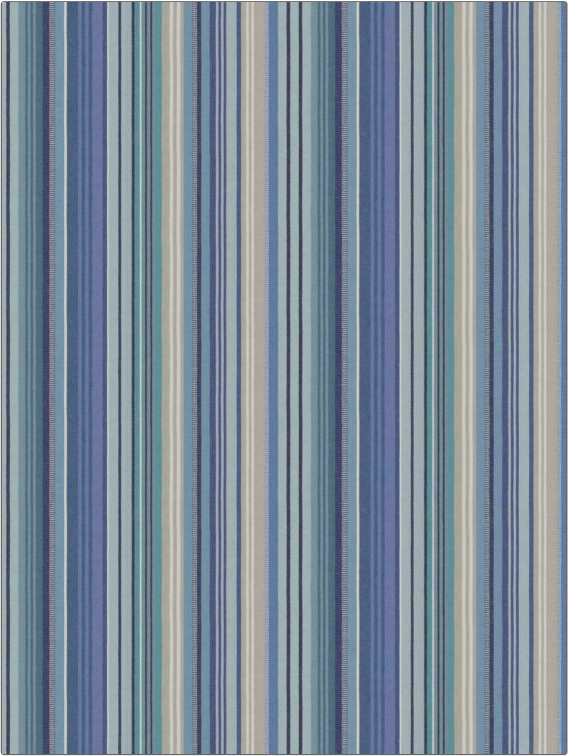

Fabric Product Details

PATTERN 05138
COLOR Indigo Sky

BRAND	APPLICATION
Trend	Fabric
USES	CATEGORIES
Bedding, Drapery, Multipurpose	Wovens
BOOK	COLORS
Echo Retreat Indigo / Sky	Blue
DESIGN TYPES	SCALE
Stripes	Large
RAILROADED	
Not Railroaded	

WIDTH	VERTICAL REPEAT	HORIZONTAL REPEAT	CONTENT
56.00 in (142.24 cm)	0.00 in (0.00 cm)	14.00 in (35.56 cm)	100% Cotton
BACKING	FIRE CODES	DOUBLE RUBS	PRODUCT NUMBER
	UFAC Class I / NFPA 260	Exceeds 102,000 Double Rubs (Wyzenbeek Method)	7456803
DATE BOOKED	COUNTRY	CLEANING CODES	
11/2022	China	S	