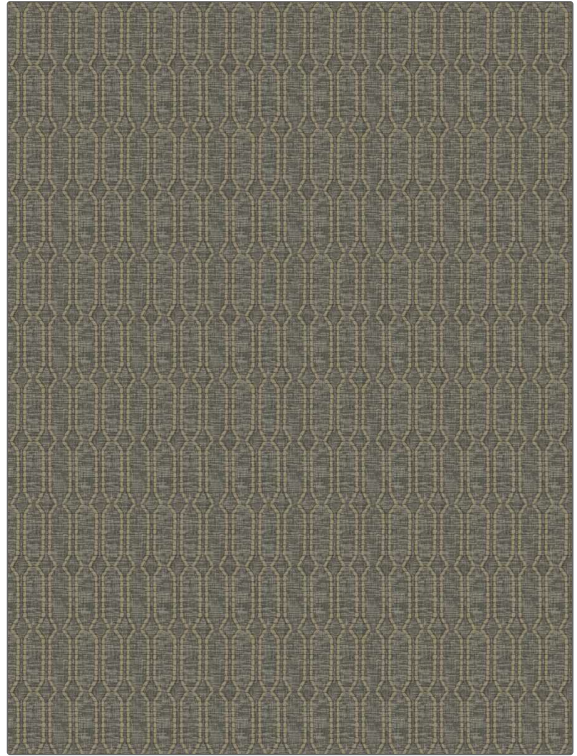

# Fabric Product Details

**PATTERN** 05148  
**COLOR** Graphite

**BRAND**

**Trend**

**APPLICATION**

**Fabric**

**USES**

**Bedding, Drapery**

**CATEGORIES**

**Crewels / Embroideries**

**BOOK**

**Echo Retreat Stone / Linen**

**COLORS**

**Black, Grey, Linen**

**DESIGN TYPES**

**Embroidery, Geometric,  
Global / Ethnic, Lattice /  
Fretwork**

**SCALE**

**Small**

**RAILROADED**

**Not Railroaded**

**WIDTH**

**53.00 in (134.62 cm)**

**VERTICAL REPEAT**

**3.00 in (7.62 cm)**

**HORIZONTAL REPEAT**

**1.25 in (3.18 cm)**

**CONTENT**

**Embroidery: 83% Cotton,  
17% Viscose, Base: 78%  
Polyester, 14% Cotton, 8%  
Linen**

**BACKING**

**PRODUCT NUMBER**

**7550101**

**DATE BOOKED**