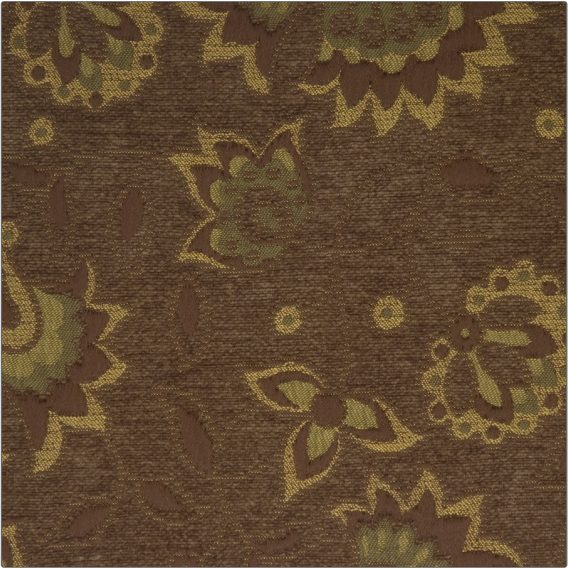

# Fabric Product Details

**PATTERN** 01553  
**COLOR** Woodland

<b>BRAND</b>	<b>APPLICATION</b>
<b>Trend</b>	<b>Fabric</b>
<b>USES</b>	<b>CATEGORIES</b>
<b>Bedding, Drapery, Multipurpose</b>	<b>Wovens, Chenille</b>
<b>COLORS</b>	<b>DESIGN TYPES</b>
<b>Brown, Green, Light Green</b>	<b>Global / Ethnic, Jacobean</b>
<b>SCALE</b>	<b>RAILROADED</b>
<b>Medium</b>	<b>Not Railroaded</b>

<b>WIDTH</b>	<b>VERTICAL REPEAT</b>	<b>HORIZONTAL REPEAT</b>	<b>CONTENT</b>
<b>54.00 in (137.16 cm)</b>	<b>12.00 in (30.48 cm)</b>	<b>13.70 in (34.80 cm)</b>	<b>76% Rayon 24% Polyester</b>
<b>BACKING</b>	<b>DOUBLE RUBS</b>	<b>PRODUCT NUMBER</b>	<b>COUNTRY</b>
	<b>Exceeds 12,000 Double Rubs (Wyzenbeek Method)</b>	<b>0766701</b>	<b>China</b>
<b>CLEANING CODES</b>			
<b>S</b>			