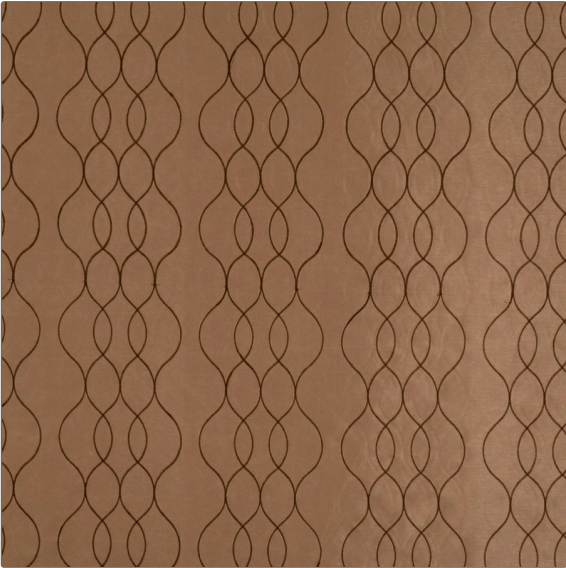

# Fabric Product Details

**PATTERN** 01709  
**COLOR** Latte

<b>BRAND</b>	<b>APPLICATION</b>
Trend	Fabric
<b>USES</b>	<b>CATEGORIES</b>
Bedding, Drapery	Crewels / Embroideries
<b>COLORS</b>	<b>DESIGN TYPES</b>
Brown	Embroidery, Geometric, Contemporary / Modern
<b>SCALE</b>	<b>RAILROADED</b>
Medium	Not Railroaded

<b>WIDTH</b>	<b>VERTICAL REPEAT</b>	<b>HORIZONTAL REPEAT</b>	<b>CONTENT</b>
56.00 in (142.24 cm)	5.70 in (14.48 cm)	8.50 in (21.59 cm)	55% Polyester 45% Nylon
<b>BACKING</b>	<b>PRODUCT NUMBER</b>	<b>COUNTRY</b>	<b>CLEANING CODES</b>
	0787202	China	S