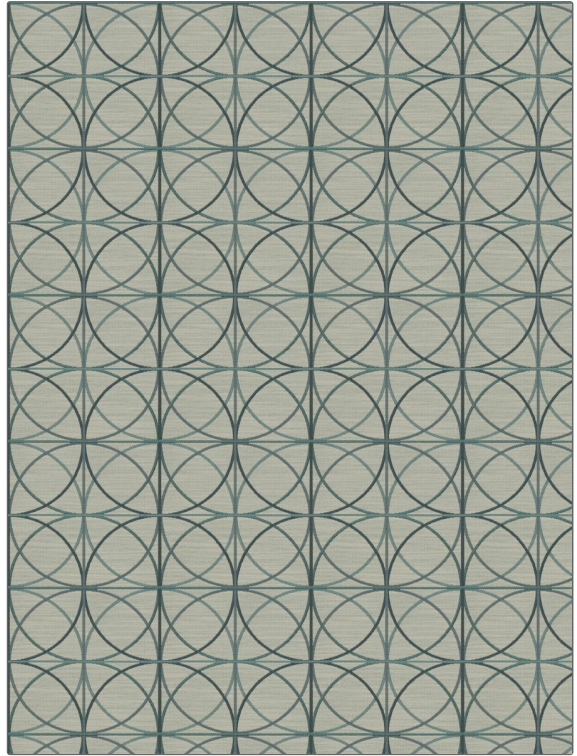

# Fabric Product Details

**PATTERN** 04336  
**COLOR** Spa

**BRAND**

**Trend**

**APPLICATION**

**Fabric**

**USES**

**Upholstery**

**CATEGORIES**

**Wovens**

**COLORS**

**Aqua / Teal**

**DESIGN TYPES**

**Geometric, Jacquard Pattern, Lattice / Fretwork, Dots / Circles**

**SCALE**

**Medium**

**RAILROADED**

**Not Railroaded**

**WIDTH**

**57.00 in (144.78 cm)**

**VERTICAL REPEAT**

**7.25 in (18.42 cm)**

**HORIZONTAL REPEAT**

**7.25 in (18.42 cm)**