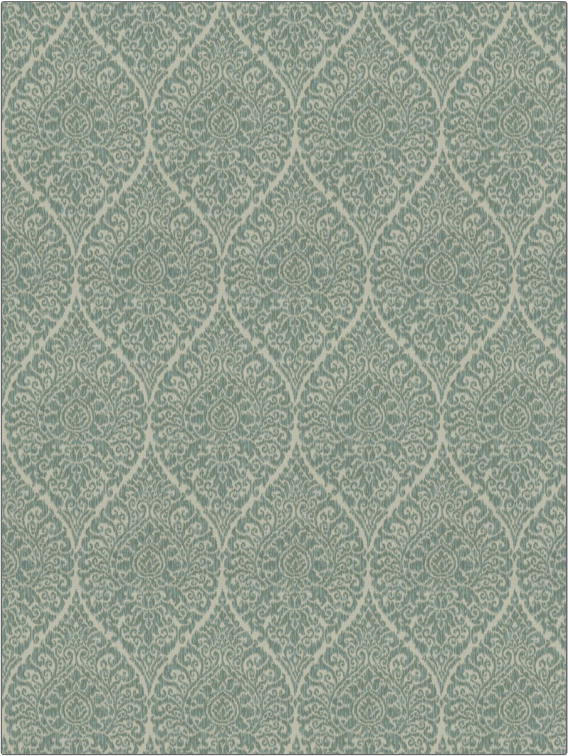

Fabric Product Details

PATTERN 04420
COLOR Spray

| | |
|--------------------------------|---------------------|
| BRAND | APPLICATION |
| Trend | Fabric |
| USES | CATEGORIES |
| Bedding, Drapery, Multipurpose | Wovens |
| COLORS | DESIGN TYPES |
| Aqua / Teal | Medallion, Damask |
| SCALE | RAILROADED |
| Medium | Not Railroaded |

| | | | |
|-----------------------|---|--------------------------|--------------------------|
| WIDTH | VERTICAL REPEAT | HORIZONTAL REPEAT | CONTENT |
| 54.00 in (137.16 cm) | 14.25 in (36.20 cm) | 7.00 in (17.78 cm) | 94% Polyester, 6% Cotton |
| BACKING | DOUBLE RUBS | PRODUCT NUMBER | COUNTRY |
| | Exceeds 50,000 Double Rubs (Wyzenbeek Method) | 9047502 | Turkey |
| CLEANING CODES | | | |
| S | | | |