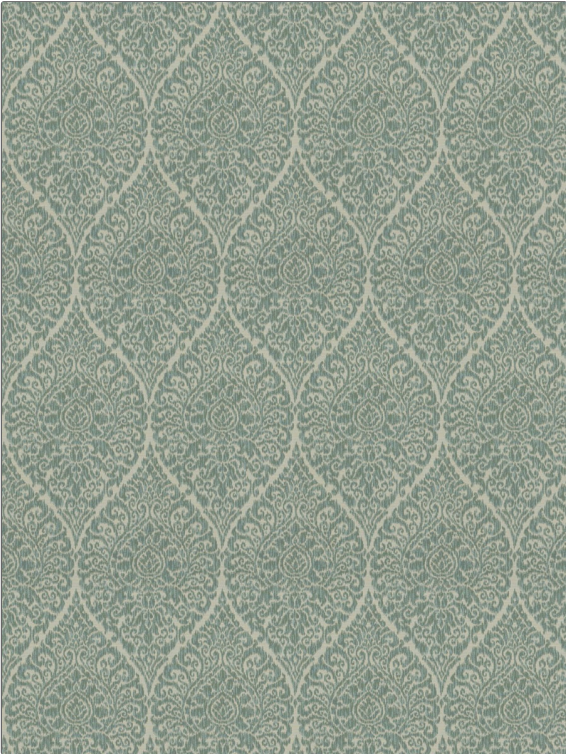

Fabric Product Details

PATTERN 04420
COLOR 02

BRAND	APPLICATION
Trend	Fabric
USES	CATEGORIES
Bedding, Drapery, Multipurpose	Wovens
COLORS	DESIGN TYPES
Aqua / Teal	Medallion, Damask
SCALE	RAILROADED
Medium	Not Railroaded

WIDTH	VERTICAL REPEAT	HORIZONTAL REPEAT	CONTENT
54.00 in (137.16 cm)	14.25 in (36.20 cm)	7.00 in (17.78 cm)	94% Polyester, 6% Cotton
BACKING	DOUBLE RUBS	PRODUCT NUMBER	COUNTRY
	Exceeds 50,000 Double Rubs (Wyzenbeek Method)	9047902	Turkey
CLEANING CODES			
S			