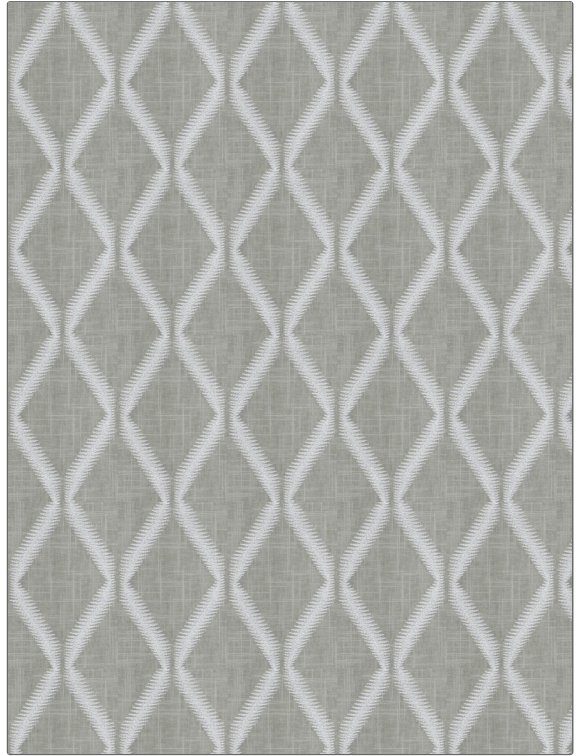

Fabric Product Details

PATTERN 04474
COLOR Ash

BRAND

Trend

APPLICATION

Fabric

USES

Bedding, Drapery

CATEGORIES

**Crewels / Embroideries,
Linen**

BOOK

**Jaclyn Smith Home Vol. V
(3 Books) Heather / Marble**

COLORS

Grey

DESIGN TYPES

Embroidery, Diamond

SCALE

Medium

RAILROADED

Not Railroaded

WIDTH

52.00 in (132.08 cm)

VERTICAL REPEAT

7.75 in (19.68 cm)

HORIZONTAL REPEAT

5.25 in (13.34 cm)

CONTENT

**Embroidery: 100% Viscose,
Base: 55% Linen, 45%
Cotton**

BACKING

PRODUCT NUMBER

9396801

DATE BOOKED