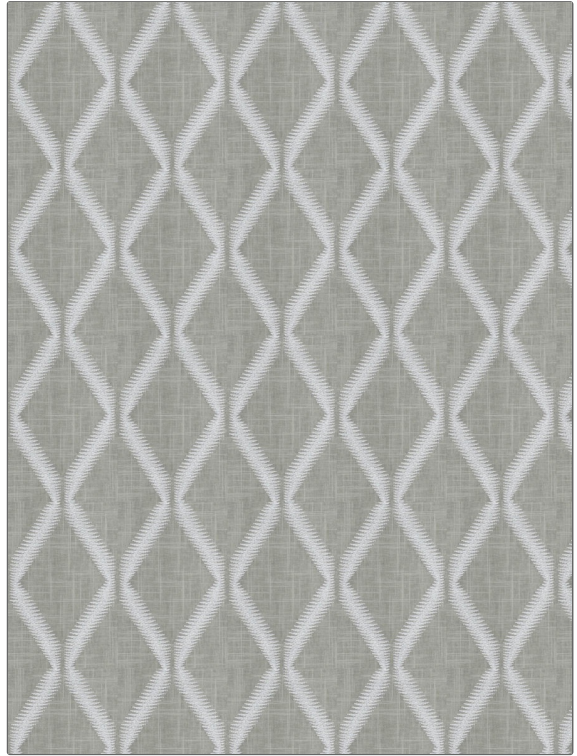

Fabric Product Details

PATTERN 04474
COLOR 01

BRAND

Trend

APPLICATION

Fabric

USES

Bedding, Drapery

CATEGORIES

**Crewels / Embroideries,
Linen**

COLORS

Grey

DESIGN TYPES

Embroidery, Diamond

SCALE

Medium

RAILROADED

Not Railroaded

WIDTH

52.00 in (132.08 cm)

VERTICAL REPEAT

7.75 in (19.68 cm)

HORIZONTAL REPEAT

5.25 in (13.34 cm)