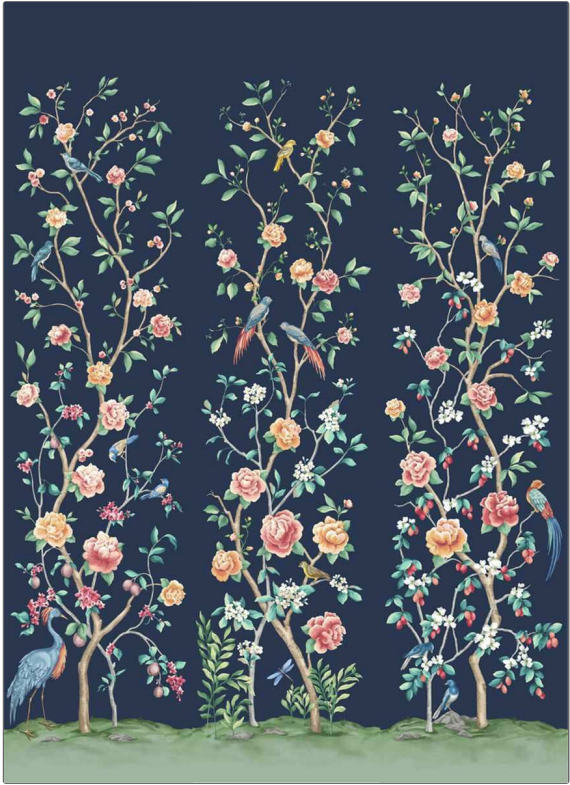

Wallcovering Product Details

PATTERN 30035W
COLOR 502

BRAND
Trend

APPLICATION
Wallcovering

CATEGORIES
Non - Woven, Wallpaper, En 15102, Digital, Panel, Mural, Prints

COLORS
Blue, Navy, Multi-Color

DESIGN TYPES
Floral, Asian / Chinoiserie, Leaves, Print Pattern

WIDTH	VERTICAL REPEAT	HORIZONTAL REPEAT	CONTENT
27.50 in (69.85 cm)	112.00 in (284.48 cm)	27.00 in (68.58 cm)	45% Wood Pulp, 20% Mineral Filler, 20% Binder, 15% Polyester
BACKING	FIRE CODES	PRODUCT NUMBER	COUNTRY
Strippable, Pretrimmed	Ce Mark Certified, Passes EN15102	9424402	England