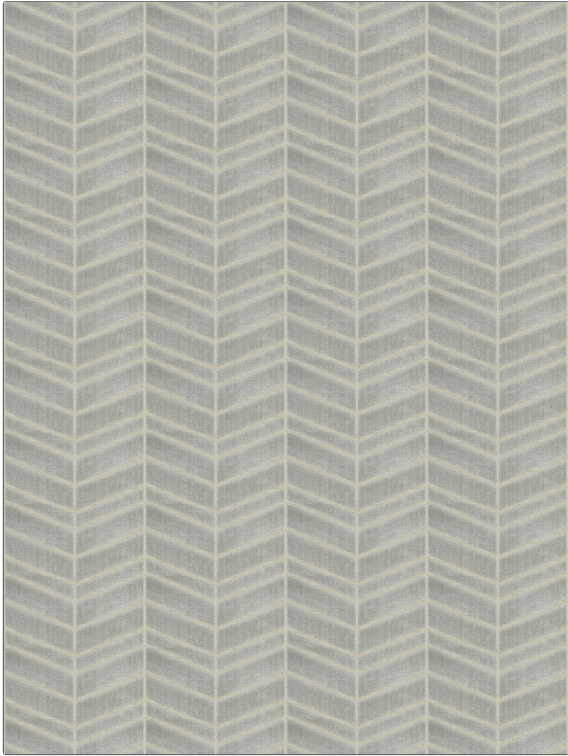

Fabric Product Details

PATTERN 04486
COLOR 01

BRAND	APPLICATION
Trend	Fabric
USES	CATEGORIES
Upholstery	Velvet / Grospoint, Wovens
COLORS	DESIGN TYPES
Grey	Chevron
SCALE	RAILROADED
Large	Not Railroaded

WIDTH	FINISH	VERTICAL REPEAT	HORIZONTAL REPEAT
54.00 in (137.16 cm)	Soil & Stain Repellent Finish	3.50 in (8.89 cm)	6.75 in (17.14 cm)
CONTENT	BACKING	FIRE CODES	DOUBLE RUBS
70% Rayon, 25% Polyester, 5% Linen	Light Acrylic Backing	UFAC Class I / NFPA 260	Exceeds 27,000 Double Rubs (Wyzenbeek Method)
PRODUCT NUMBER	COUNTRY	CLEANING CODES	
9429701	China	S	

ADDITIONAL PRODUCT NOTES

Soil & Stain Repellent Finish, Pfas-Free, Ca Tb 117-2013, Light Acrylic Backing, Exclusive Pattern