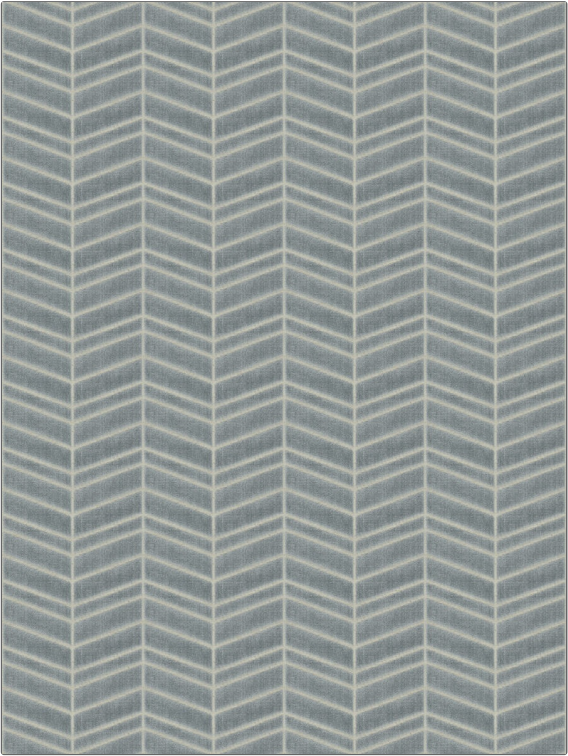

Fabric Product Details

PATTERN 04486
COLOR 04

BRAND	APPLICATION
Trend	Fabric
USES	CATEGORIES
Upholstery	Velvet / Grospoint, Wovens
COLORS	DESIGN TYPES
Blue	Chevron
SCALE	RAILROADED
Large	Not Railroaded

WIDTH	FINISH	VERTICAL REPEAT	HORIZONTAL REPEAT
54.00 in (137.16 cm)	Soil & Stain Repellent Finish	3.50 in (8.89 cm)	6.75 in (17.14 cm)
CONTENT	BACKING	FIRE CODES	DOUBLE RUBS
70% Rayon, 25% Polyester, 5% Linen	Light Acrylic Backing	UFAC Class I / NFPA 260	Exceeds 27,000 Double Rubs (Wyzenbeek Method)
PRODUCT NUMBER	COUNTRY	CLEANING CODES	
9429704	China	S	

ADDITIONAL PRODUCT NOTES
 Soil & Stain Repellent Finish, Pfas-Free, Ca Tb 117-2013, Light Acrylic Backing, Exclusive Pattern