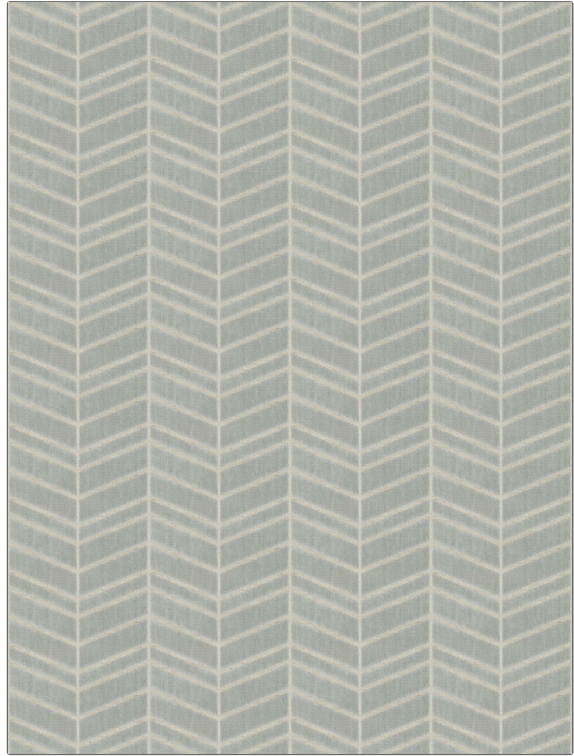

Fabric Product Details

PATTERN 04486
COLOR 05

BRAND	APPLICATION
Trend	Fabric
USES	CATEGORIES
Upholstery	Velvet / Grospoint, Wovens
COLORS	DESIGN TYPES
Light Blue	Chevron
SCALE	RAILROADED
Large	Not Railroaded

WIDTH	FINISH	VERTICAL REPEAT	HORIZONTAL REPEAT
54.00 in (137.16 cm)	Soil & Stain Repellent Finish	3.50 in (8.89 cm)	6.75 in (17.14 cm)
CONTENT	BACKING	FIRE CODES	DOUBLE RUBS
70% Rayon, 25% Polyester, 5% Linen	Light Acrylic Backing	UFAC Class I / NFPA 260	Exceeds 27,000 Double Rubs (Wyzenbeek Method)
PRODUCT NUMBER	COUNTRY	CLEANING CODES	
9429705	China	S	