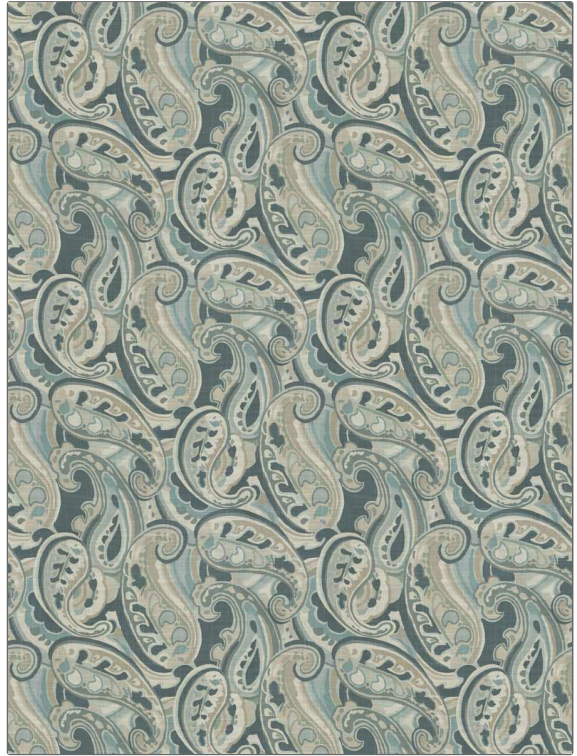

# Fabric Product Details

**PATTERN** 05295  
**COLOR** Mist

**BRAND**

**Trend**

**USES**

**Bedding, Drapery,  
Multipurpose**

**BOOK**

**Chromatics Vol. II (4 Books)  
Grey / Mineral**

**DESIGN TYPES**

**Paisley, Print Pattern**

**RAILROADED**

**Not Railroaded**

**APPLICATION**

**Fabric**

**CATEGORIES**

**Prints**

**COLORS**

**Aqua / Teal**

**SCALE**

**Large**

**WIDTH**

**54.00 in (137.16 cm)**

**FINISH**

**Soil & Stain Repellent Finish**

**VERTICAL REPEAT**

**24.75 in (62.86 cm)**

**HORIZONTAL REPEAT**

**27.12 in (68.88 cm)**

**CONTENT**

**75% Cotton, 25% Linen**

**BACKING**

**FIRE CODES**