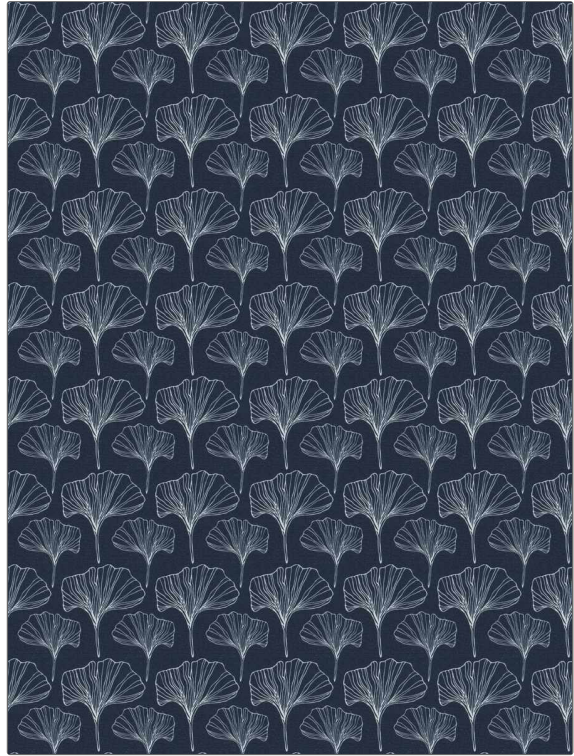

Fabric Product Details

PATTERN 05322
COLOR 04

BRAND

Trend

USES

**Bedding, Drapery,
Multipurpose**

COLORS

Navy

SCALE

Medium

APPLICATION

Fabric

CATEGORIES

Prints

DESIGN TYPES

**Leaves, Novelty, Print
Pattern, Tropical /
Botanical**

RAILROADED

Not Railroaded

WIDTH

54.00 in (137.16 cm)

VERTICAL REPEAT

4.50 in (11.43 cm)

HORIZONTAL REPEAT

4.50 in (11.43 cm)

CONTENT

100% Cotton

BACKING

FIRE CODES

UFAC Class I

DOUBLE RUBS

**Exceeds 50,000 Double
Rubs (Wyzenbeek Method)**

PRODUCT NUMBER

9741004

COUNTRY

Spain

CLEANING CODES

S

ADDITIONAL PRODUCT NOTES

Ca Tb 117-2013