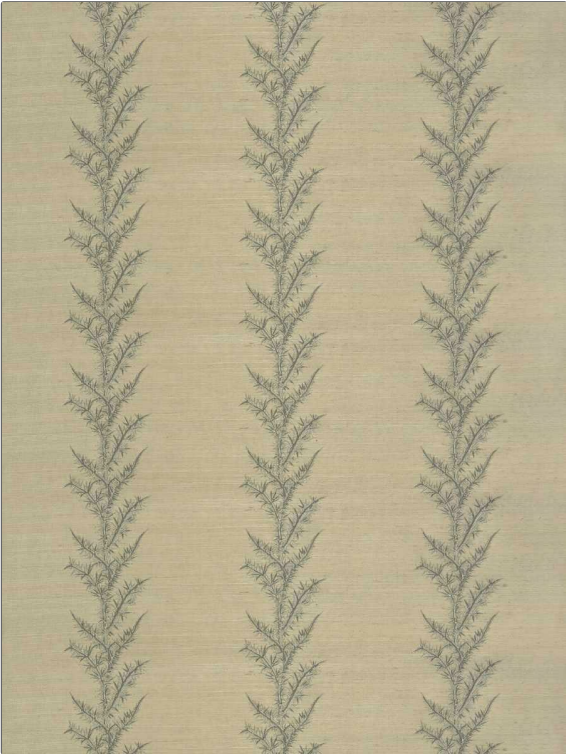

Wallcovering Product Details

PATTERN Liana-WP
COLOR Storm

BRAND Vervain
APPLICATION Wallcovering

CATEGORIES Grasscloths, ASTM-E84, Wallpaper, Handcrafted / Handmade
BOOK Denise McGaha

COLORS Grey, Beige
DESIGN TYPES Embroidery, Leaves

WIDTH	VERTICAL REPEAT	HORIZONTAL REPEAT	CONTENT
33.60 in (85.34 cm)	5.20 in (13.21 cm)	11.20 in (28.45 cm)	Face: 85% Sisal, 15% Viscose, Backing: 85% Paper, 15% Cotton
BACKING	FIRE CODES	PRODUCT NUMBER	DATE BOOKED
Untrimmed, Strippable, 100% Paper Backing	Passes ASTM E-84 Class A Or 1	1506301	01/2023
COUNTRY			
India			