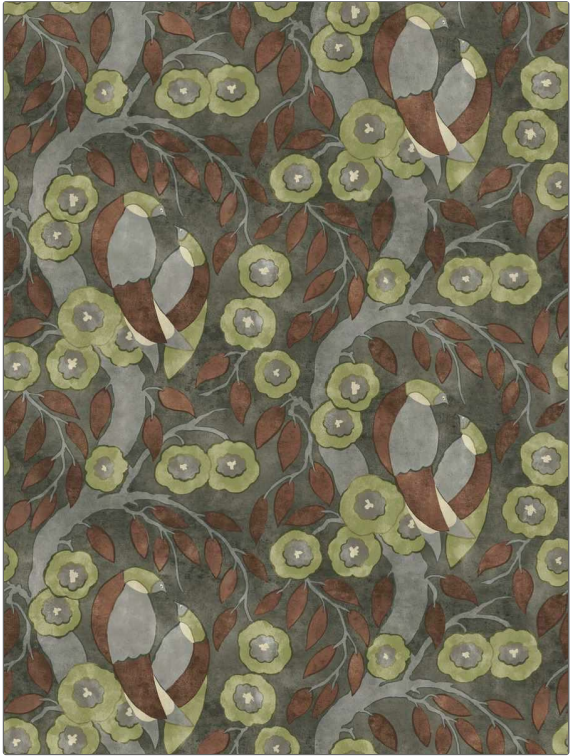

Wallcovering Product Details

PATTERN Grouse-WP
COLOR Meadow

BRAND Vervain
APPLICATION Wallcovering

CATEGORIES Non - Woven, ASTM-E84, En 15102, Digital
BOOK Denise McGaha

COLORS Green, Orange / Spice
DESIGN TYPES Leaves, Historic Reproduction, Animal Skins

SCALE Large

WIDTH	VERTICAL REPEAT	HORIZONTAL REPEAT	CONTENT
26.70 in (67.82 cm)	17.70 in (44.96 cm)	26.70 in (67.82 cm)	47% Cellulose, 40% Binder, 13% Polyester
BACKING	PRODUCT NUMBER	DATE BOOKED	COUNTRY
Strippable, Pretrimmed	1556903	11/2023	Austria