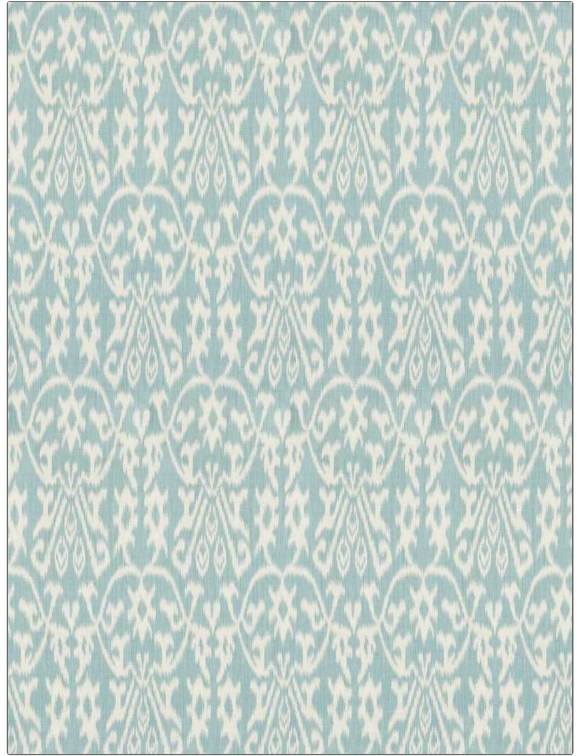

# Fabric Product Details

**PATTERN** Costanti II  
**COLOR** Sea Glass

**BRAND**

**Vervain**

**APPLICATION**

**Fabric**

**USES**

**Bedding, Drapery,  
Multipurpose, Upholstery**

**CATEGORIES**

**Prints, Linen**

**BOOK**

**Quintessential**

**COLORS**

**Light Blue**

**DESIGN TYPES**

**Flamestitch, Global / Ethnic**

**SCALE**

**Large**

**RAILROADED**

**Not Railroaded**

**WIDTH**

**56.00 in (142.24 cm)**

**VERTICAL REPEAT**

**36.00 in (91.44 cm)**

**HORIZONTAL REPEAT**

**13.50 in (34.29 cm)**

**CONTENT**

**100% Linen**

**BACKING**

**PRODUCT NUMBER**

**2125103**

**DATE BOOKED**