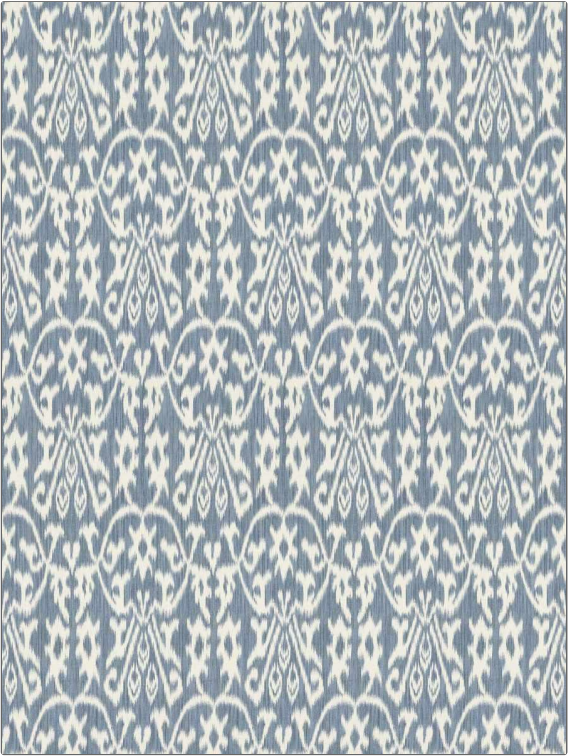

Fabric Product Details

PATTERN **Costanti II**
COLOR **08**

BRAND	APPLICATION
Vervain	Fabric
USES	CATEGORIES
Bedding, Drapery, Multipurpose, Upholstery	Prints, Linen
COLORS	DESIGN TYPES
Blue	Flamestitch, Global / Ethnic
SCALE	RAILROADED
Large	Not Railroaded

WIDTH	VERTICAL REPEAT	HORIZONTAL REPEAT	CONTENT
56.00 in (142.24 cm)	36.00 in (91.44 cm)	13.50 in (34.29 cm)	100% Linen
BACKING	PRODUCT NUMBER	COUNTRY	CLEANING CODES
	2125208	USA	S

ADDITIONAL PRODUCT NOTES

Exclusive Pattern