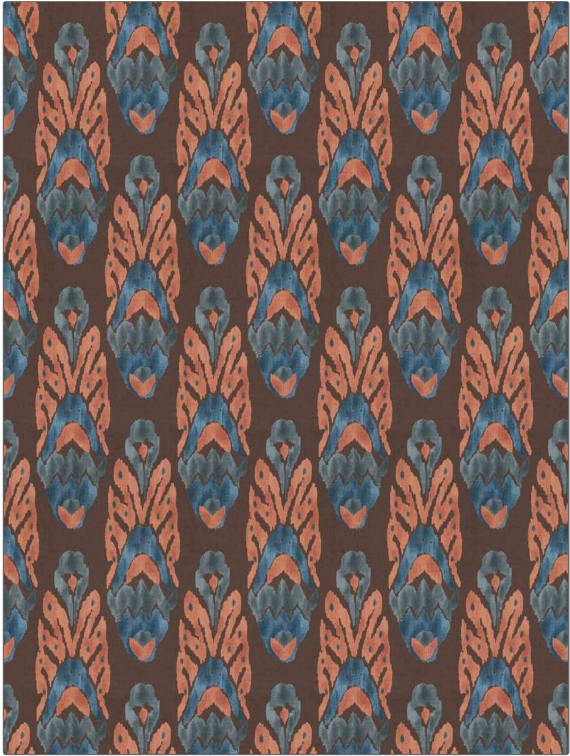

Fabric Product Details

PATTERN Asante II
COLOR 02

BRAND	APPLICATION
Vervain	Fabric
USES	CATEGORIES
Bedding, Drapery, Multipurpose, Upholstery	Prints, Linen
COLORS	DESIGN TYPES
Blue, Coral / Peach	Global / Ethnic
SCALE	RAILROADED
Large	Not Railroaded

WIDTH	VERTICAL REPEAT	HORIZONTAL REPEAT	CONTENT
56.00 in (142.24 cm)	25.20 in (64.01 cm)	13.50 in (34.29 cm)	100% Linen
BACKING	FIRE CODES	DOUBLE RUBS	PRODUCT NUMBER
	UFAC Class I / NFPA 260	Exceeds 51,000 Double Rubs (Wyzenbeek Method)	2125402
COUNTRY	CLEANING CODES		
USA	S		