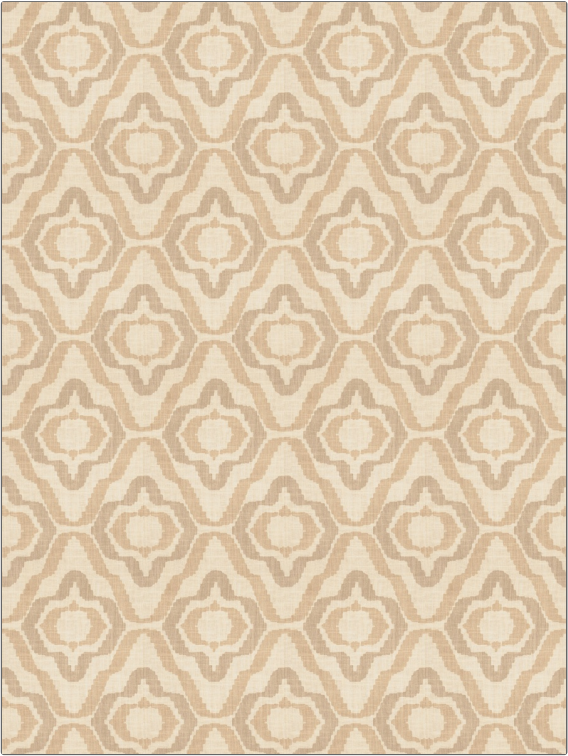

Fabric Product Details

PATTERN **Conterno**  
COLOR **02**

BRAND **Vervain** APPLICATION **Fabric**

CATEGORIES **Prints** COLORS **Taupe / Tan**

DESIGN TYPES **Geometric, Contemporary / Modern, Ogee** SCALE **Large**

RAILROADED  
**Not Railroaded**

WIDTH	VERTICAL REPEAT	HORIZONTAL REPEAT	CONTENT
<b>54.00 in (137.16 cm)</b>	<b>18.00 in (45.72 cm)</b>	<b>13.50 in (34.29 cm)</b>	<b>55% Linen, 45% Rayon</b>
BACKING	PRODUCT NUMBER	COUNTRY	CLEANING CODES
	<b>4686802</b>	<b>USA</b>	<b>S</b>