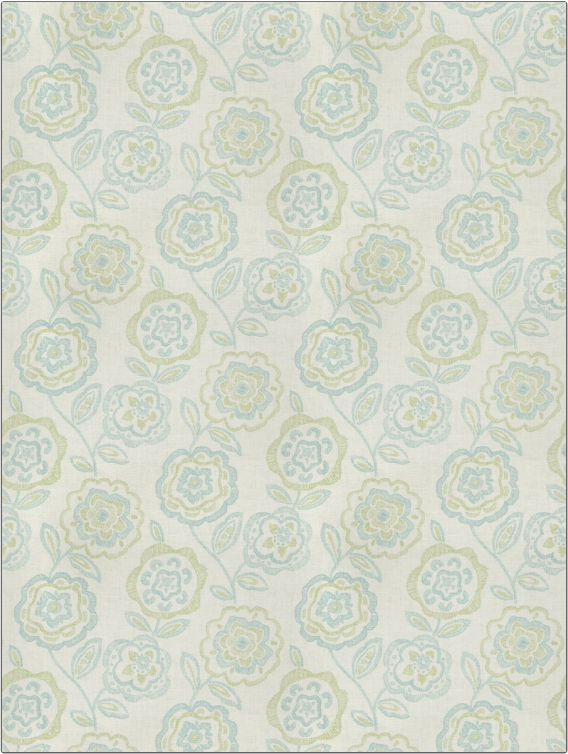

Fabric Product Details

PATTERN **La Fontaine**  
COLOR **Lagoon**

BRAND **Vervain** APPLICATION **Fabric**

CATEGORIES **Prints, Linen** COLORS **Green, Aqua / Teal**

DESIGN TYPES **Floral** RAILROADED **Not Railroaded**

WIDTH	VERTICAL REPEAT	HORIZONTAL REPEAT	CONTENT
<b>54.00 in (137.16 cm)</b>	<b>25.25 in (64.14 cm)</b>	<b>13.50 in (34.29 cm)</b>	<b>100% Linen</b>
BACKING	PRODUCT NUMBER	COUNTRY	CLEANING CODES
	<b>5033302</b>	<b>USA</b>	<b>S</b>