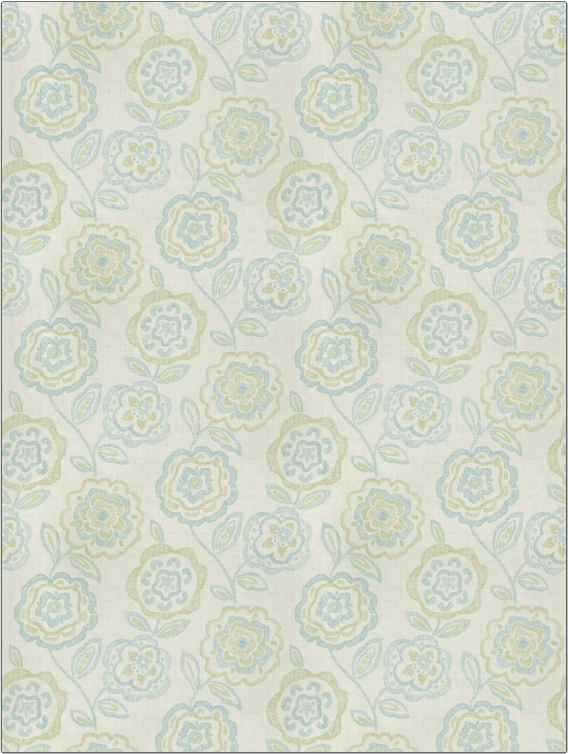

Fabric Product Details

PATTERN **La Fontaine**
COLOR **02**

BRAND	APPLICATION
Vervain	Fabric
CATEGORIES	COLORS
Prints, Linen	Green, Aqua / Teal
DESIGN TYPES	RAILROADED
Floral	Not Railroaded

WIDTH	VERTICAL REPEAT	HORIZONTAL REPEAT	CONTENT
54.00 in (137.16 cm)	25.25 in (64.14 cm)	13.50 in (34.29 cm)	100% Linen
BACKING	PRODUCT NUMBER	COUNTRY	CLEANING CODES
	5033402	USA	S