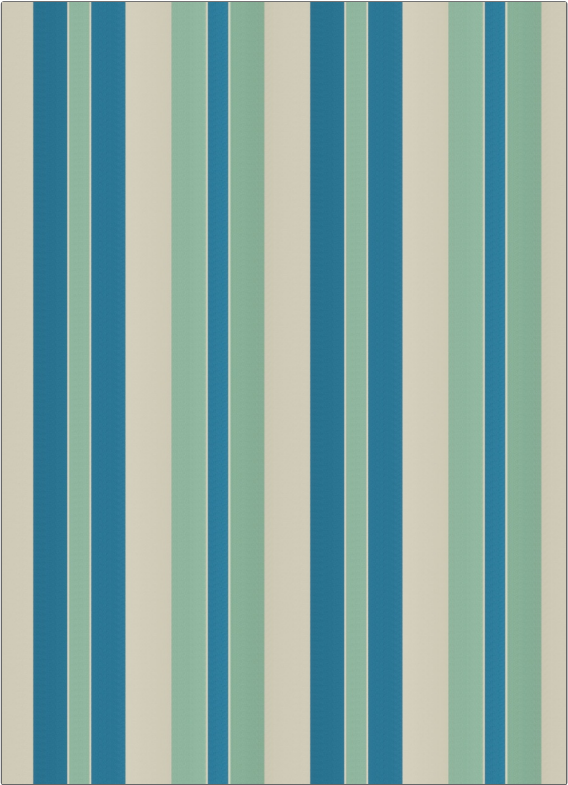

Fabric Product Details

PATTERN Sashay
COLOR Cobalt Green

BRAND Vervain
APPLICATION Fabric

CATEGORIES Silk
COLORS Blue, Green

DESIGN TYPES Stripes, Contemporary / Modern
SCALE Large

RAILROADED Not Railroaded

WIDTH 54.00 in (137.16 cm)	VERTICAL REPEAT 0.00 in (0.00 cm)	HORIZONTAL REPEAT 27.37 in (69.52 cm)	CONTENT 80% Cotton, 20% Silk
BACKING	PRODUCT NUMBER 5036402	COUNTRY India	CLEANING CODES S

ADDITIONAL PRODUCT NOTES
 Exclusive Pattern